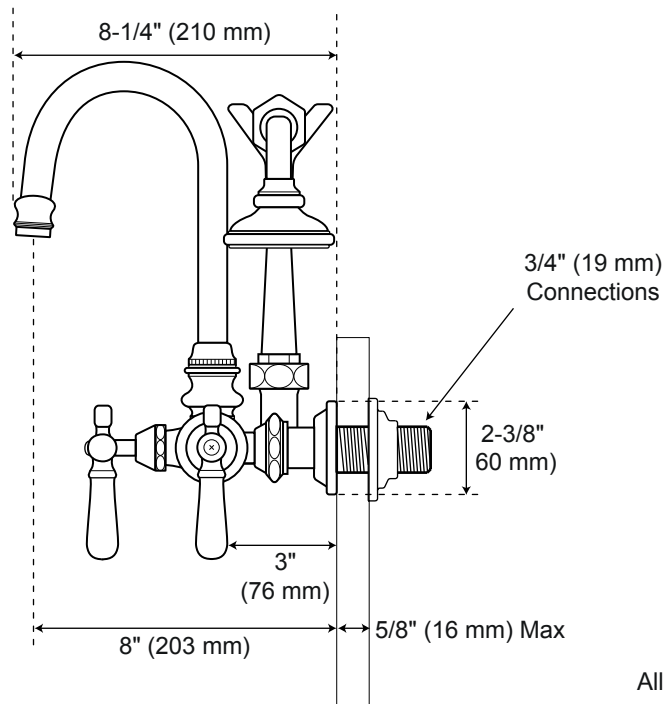

## Wall-Mount Bathroom Tub Faucet and Hand Shower

Front

Side

All product dimensions are nominal.