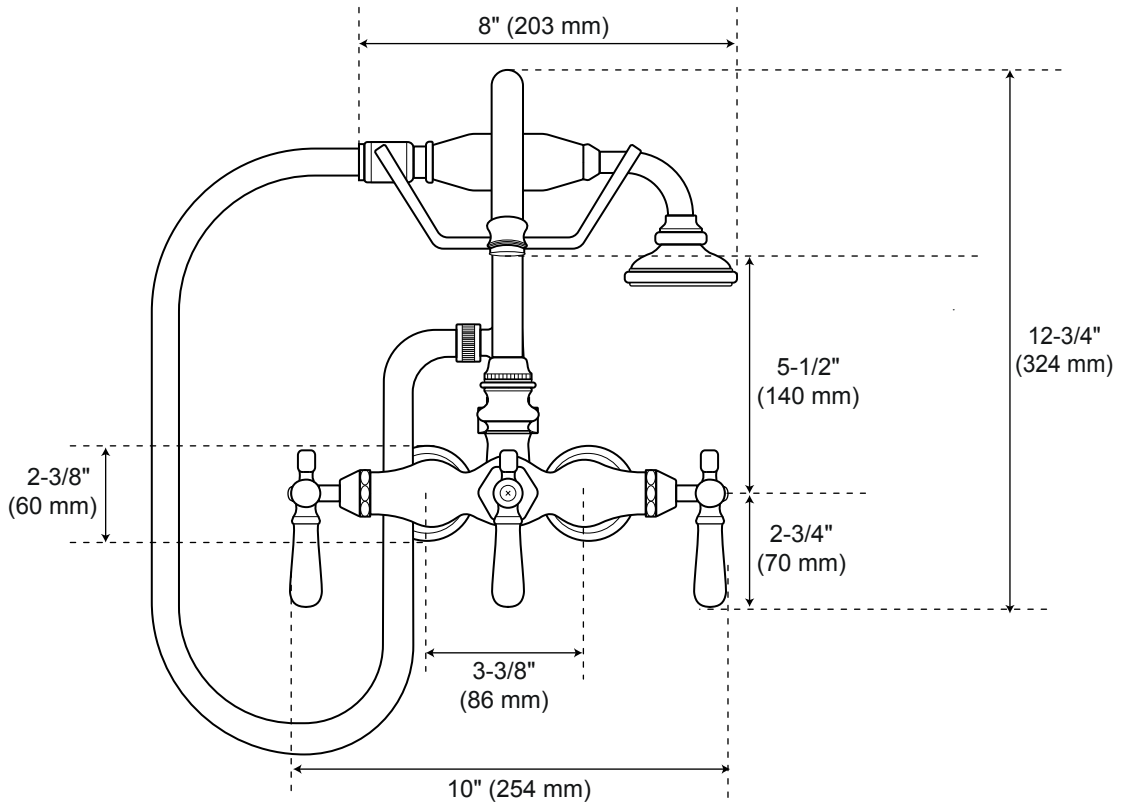

## Wall-Mount Bathroom Tub Faucet and Hand Shower

Front

Side

All product dimensions are nominal.