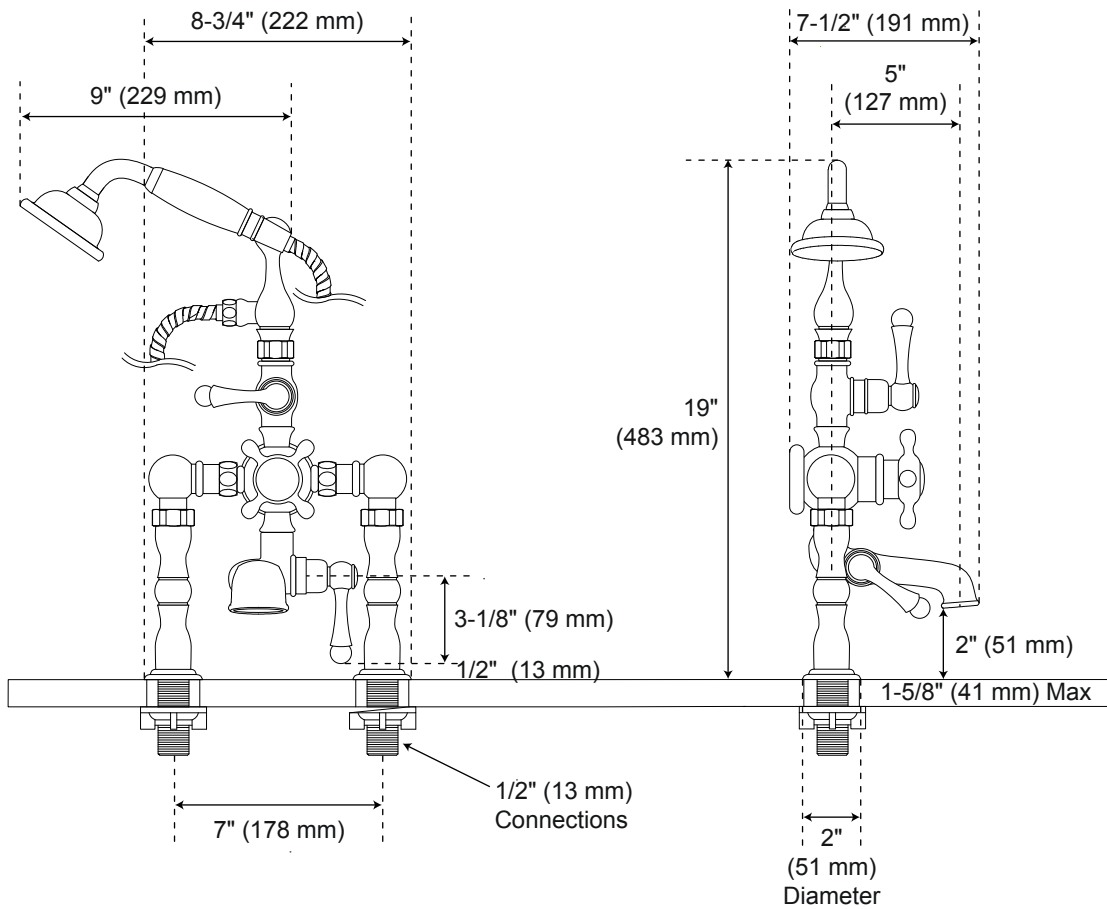

Nottingham

Deck-Mount Thermostatic Tub Faucet and Hand Shower

Front

Side

All product dimensions are nominal.