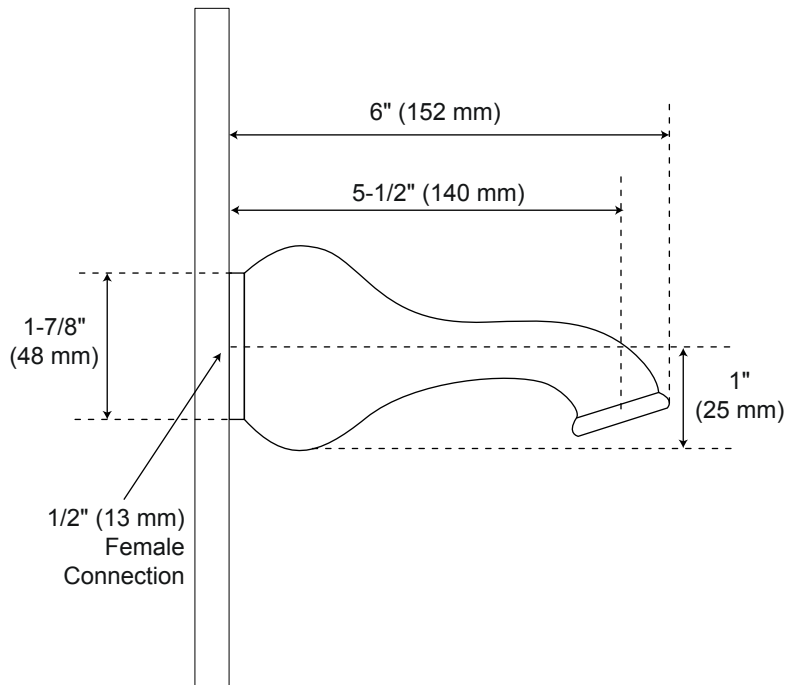

Georgia

Tub Spout

Front

Side

All product dimensions are nominal.