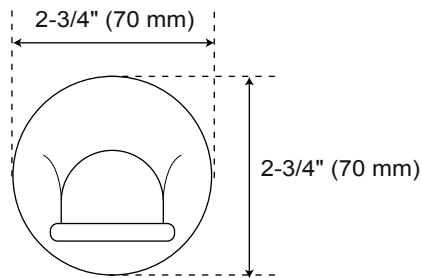

Georgia

Tub Spout

Front

Side

All product dimensions are nominal.