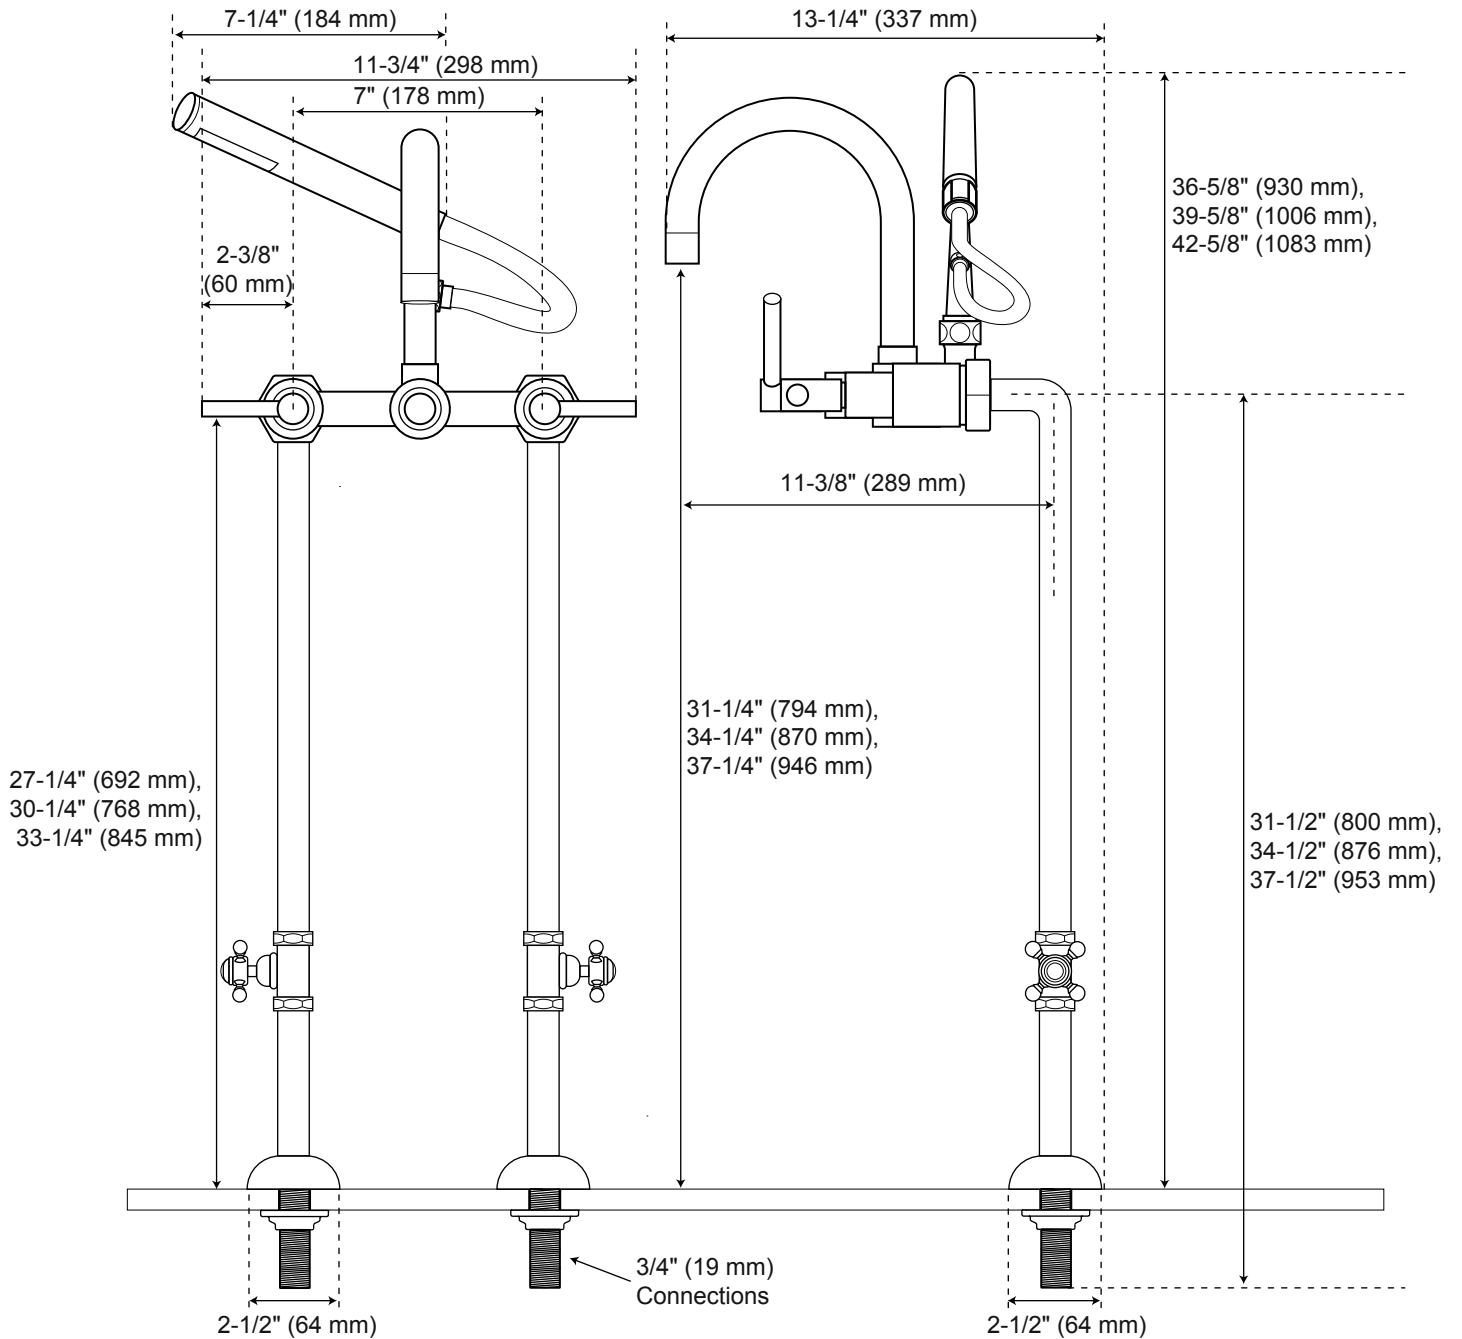

Sebastian

Freestanding Tub Faucet, Lever Handles, Valves

Front

Side

All product dimensions are nominal.