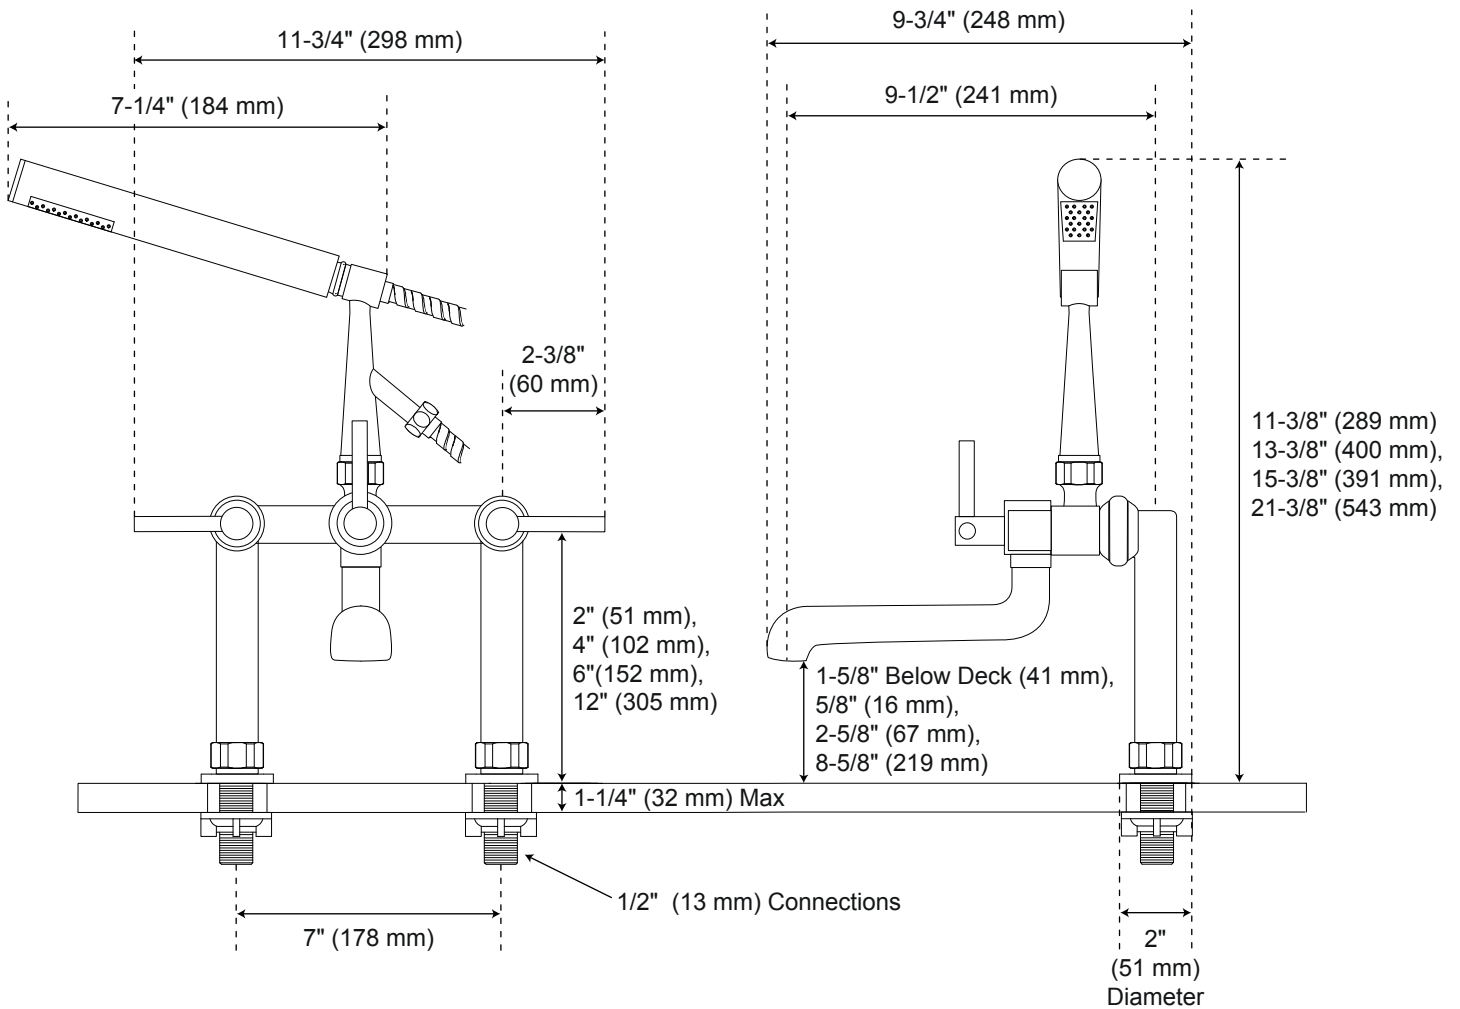

Whittington

Deck-Mount Tub Faucet and Hand Shower - Lever Handles

Front

Side

Faucet spout extends below deck when installed with 2" couplers.
All product dimensions are nominal.