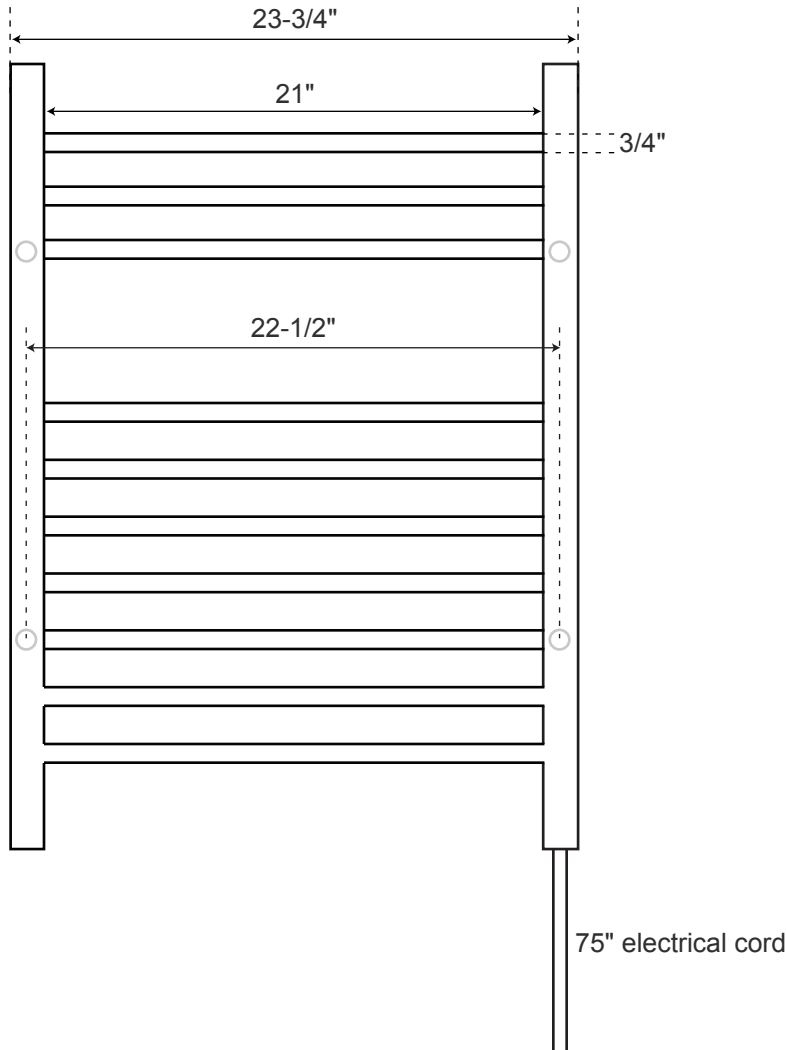

SPECIFICATIONS

Overall Dimensions 23-3/4" W x 4-3/4" D (front to back) x 31-1/2" H

All measurements are approximate.

24" Contemporary

Hardwired Wall-Mount
Towel Warmer

Front

Side