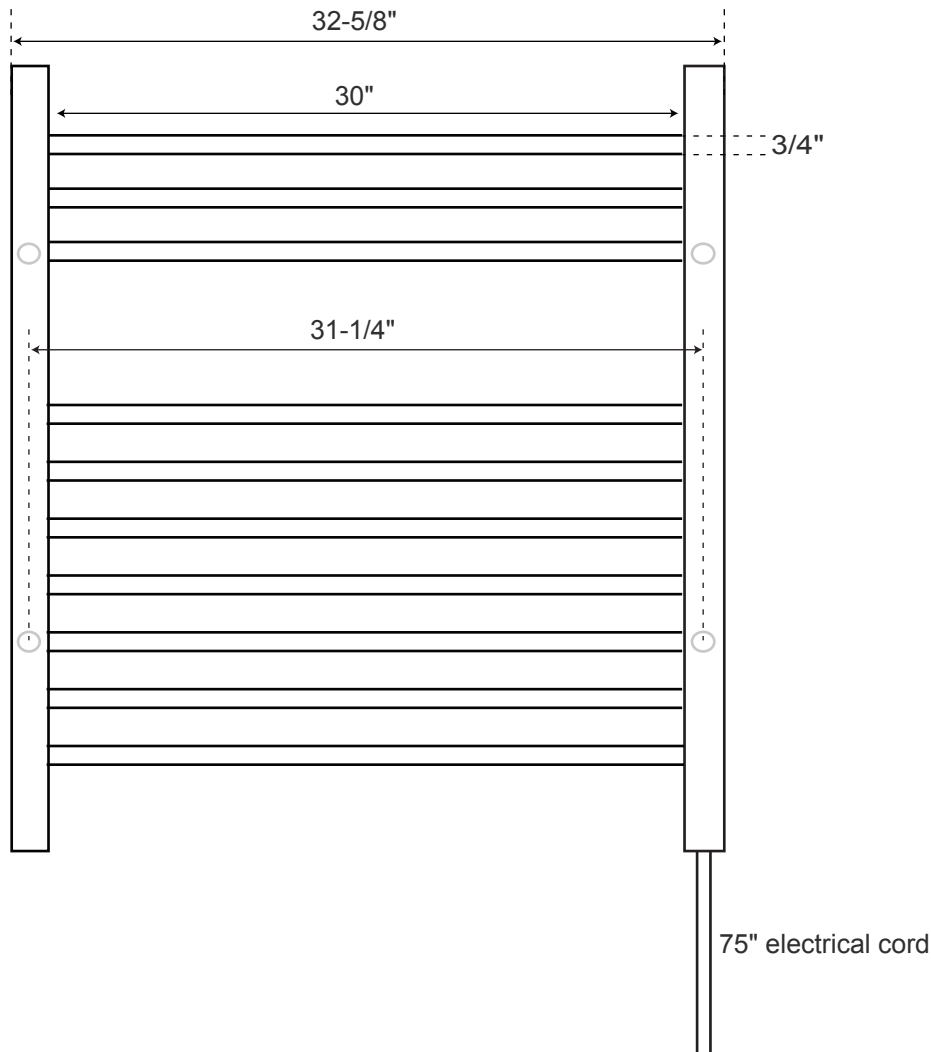

SPECIFICATIONS

Overall Dimensions 32-5/8" W x 4-3/4" D (front to back) x 32" H

All measurements are approximate.

33" Contemporary

Plug in Wall-Mount
Towel Warmer

Front

Side