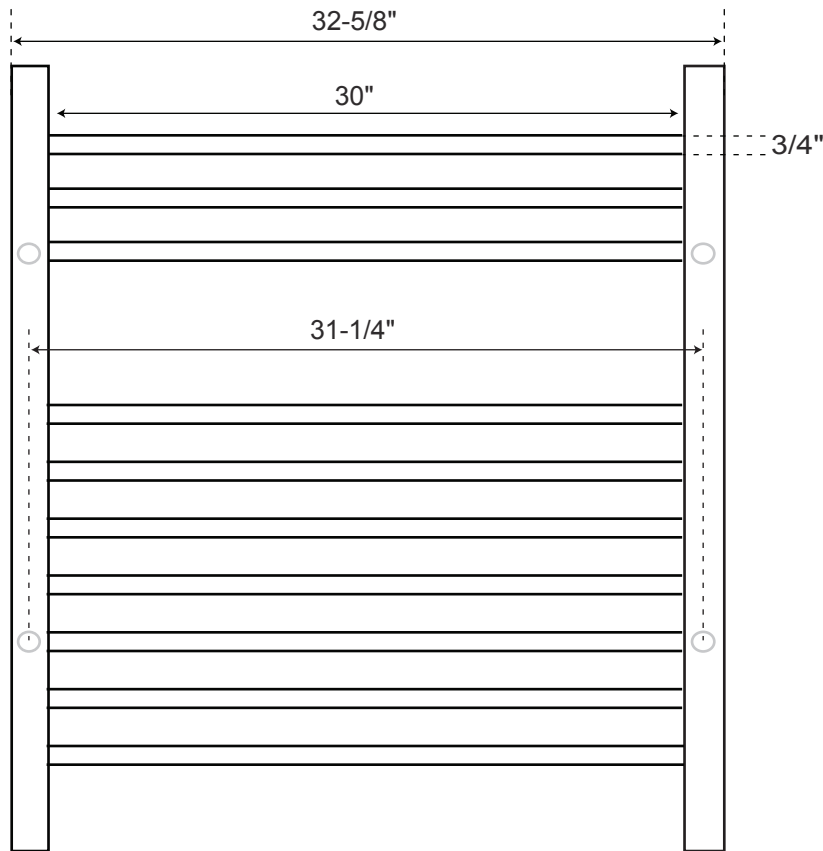

SPECIFICATIONS

Overall Dimensions 32-5/8" W x 4-3/4" D (front to back) x 32" H

All measurements are approximate.

33" Contemporary

Hardwired Wall-Mount
Towel Warmer

Front

Side