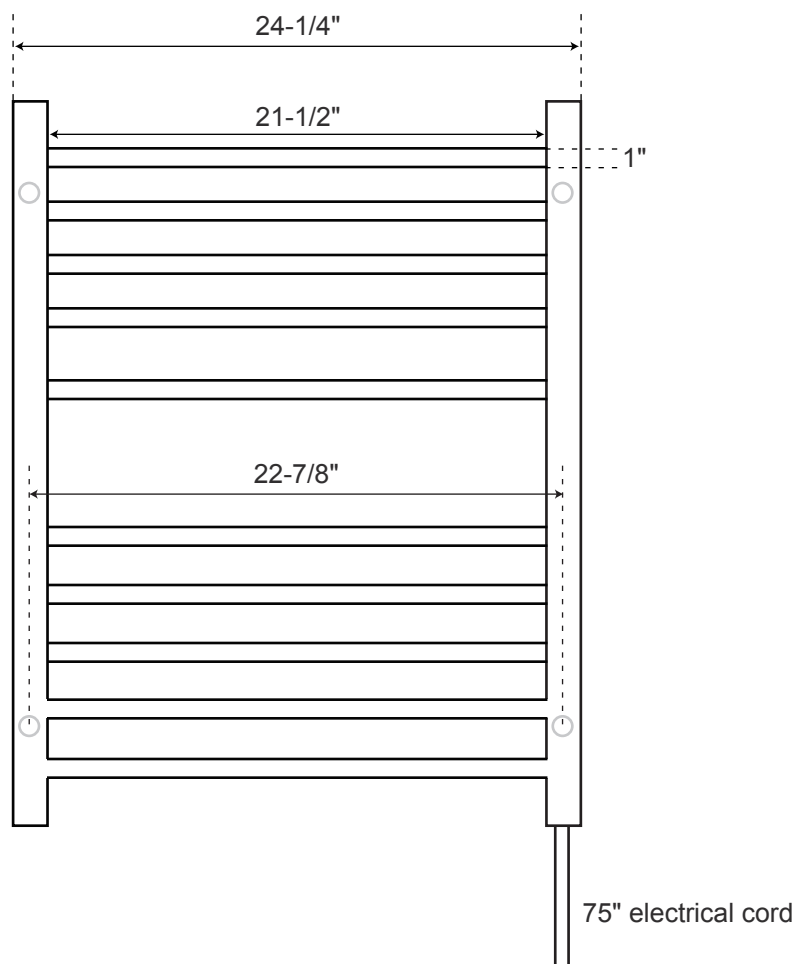

# SPECIFICATIONS

Overall Dimensions | 24-1/4" W x 4-3/4" D (front to back) x 32-1/4" H

All measurements are approximate.

# 24" Rivergrove

Hardwired Wall-Mount  
Towel Warmer

Front

Side