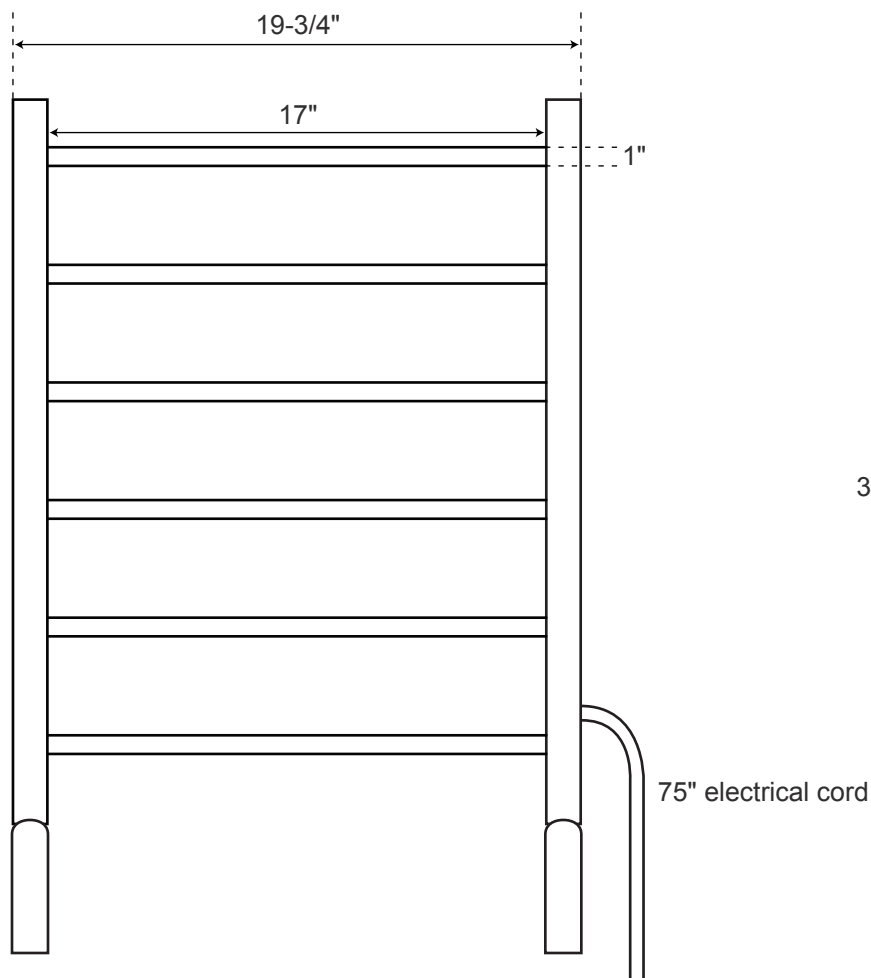

SPECIFICATIONS

Overall Dimensions 19-3/4" W x 12" D (front to back) x 37-3/8" H

All measurements are approximate.

20" Redmoss

Freestanding Plug-In
Towel Warmer

Front

Side