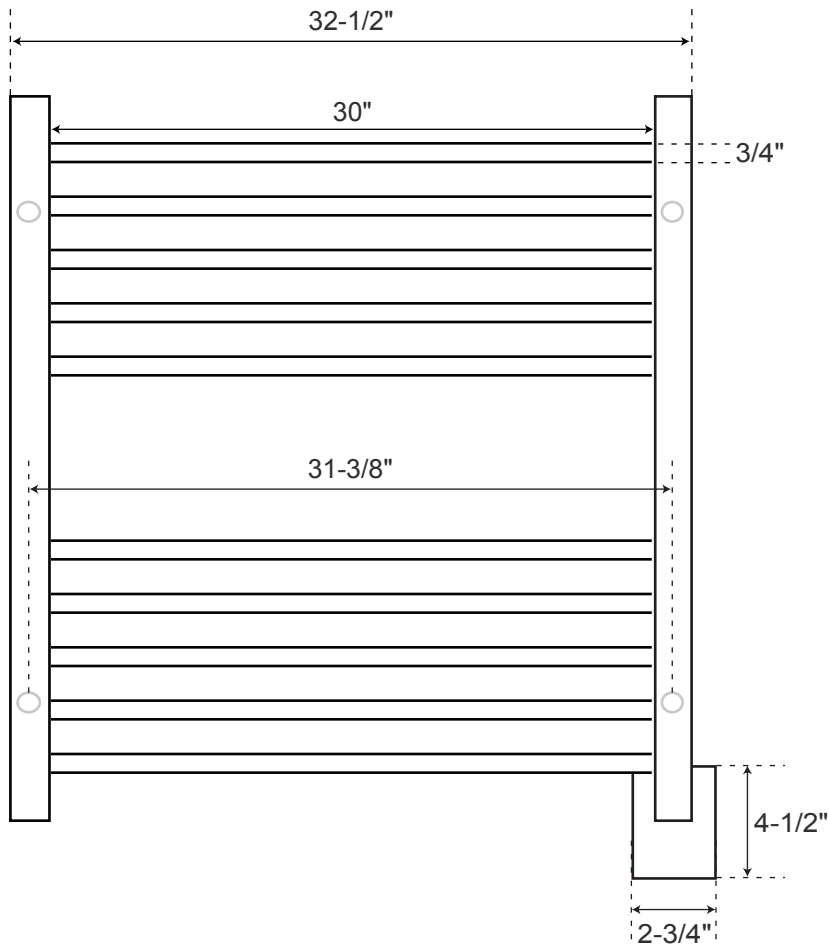

SPECIFICATIONS

Overall Dimensions | 32-1/2" W x 7-1/4" D (front to back) x 32-1/4" H

All measurements are approximate.

33" Bremen

Hardwired Wall-Mount
Towel Warmer

Front

Side