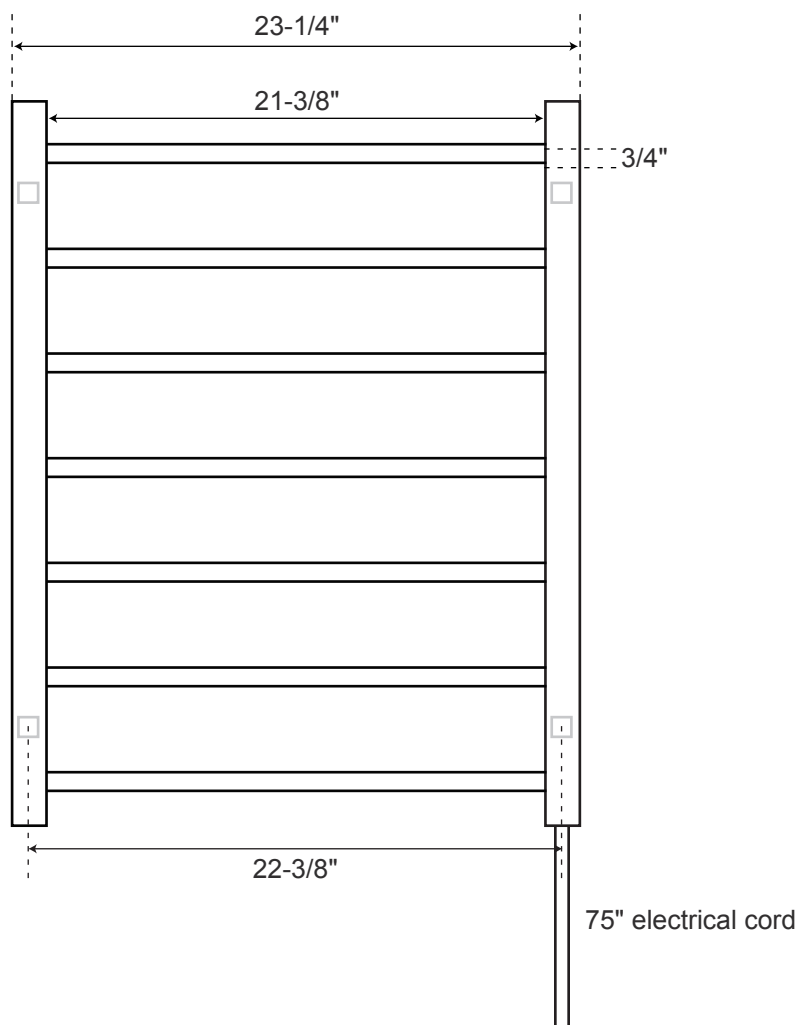

# SPECIFICATIONS

Overall Dimensions | 23-1/4" W x 4-1/4" D (front to back) x 31-3/4" H

All measurements are approximate.

## 23" Tensi

Plug-In Wall-Mount Towel Warmer

Front

Side