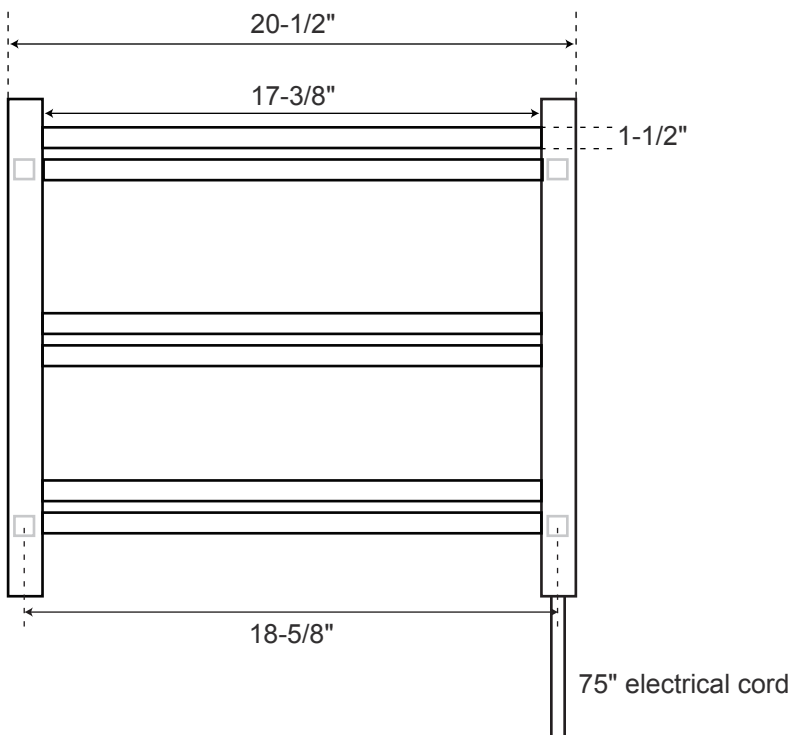

SPECIFICATIONS

Overall Dimensions | 20-1/2" W x 4" D (front to back) x 21-3/8" H

All measurements are approximate.

20" Brenton

Plug-In Wall-Mount
Towel Warmer

Front

Side