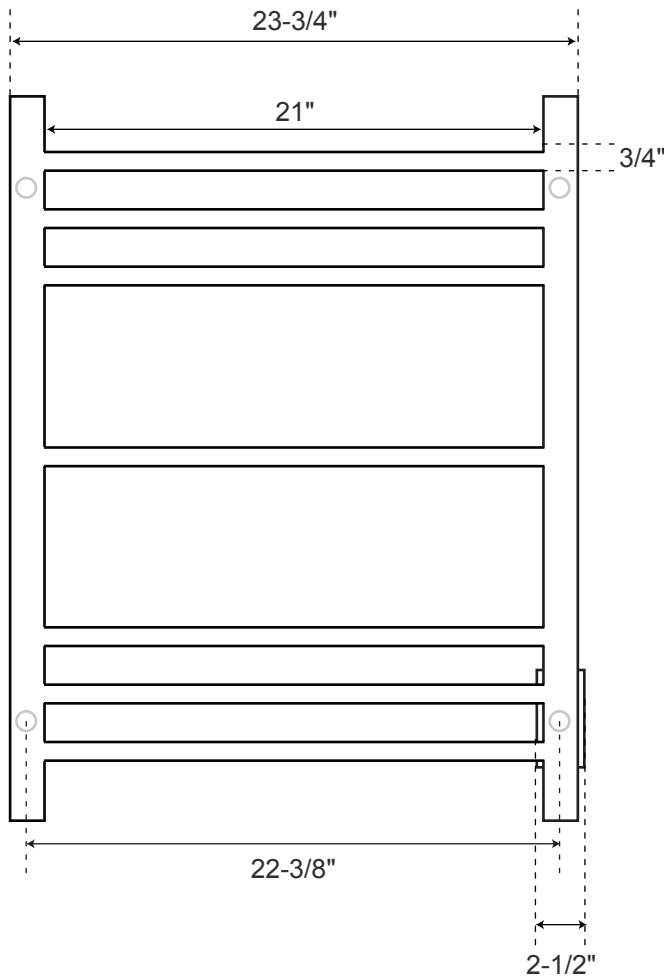

# SPECIFICATIONS

Overall Dimensions | 23-3/4" W x 5-1/2" D (front to back) x 31-1/2" H

All measurements are approximate.

# 24" Keegan

Hard Wired Wall-Mount  
Towel Warmer

Front

Side