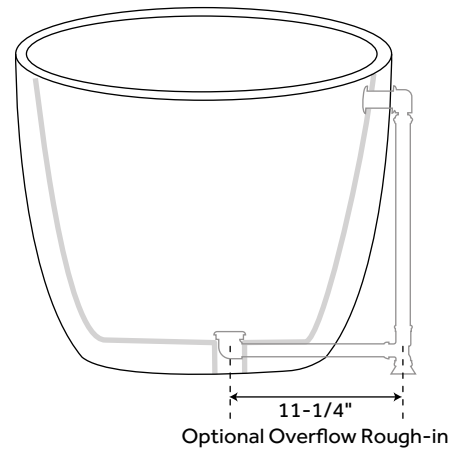

65" BOYCE

ACRYLIC FREESTANDING TUB

SKU: 925340

FEATURES

Product Finish: White
Overflow Hole: Optional
Shape: Oval
Material: Acrylic
Tap Deck: Yes
Drain Included: Optional
Drain Placement: Offset
Faucet Included: No
Faucet Drillings: No Drillings
Built-In Adjusters: Yes
Length: 64-3/4"
Width: 29-1/2"
Height: 22-5/8"
Water Capacity Without/With Overflow
(Gallons): 51/39
Water Depth Without/With Overflow:
17"/13"
Tub Weight Uncrated (lbs): 90
Tub Weight Crated (lbs): 200