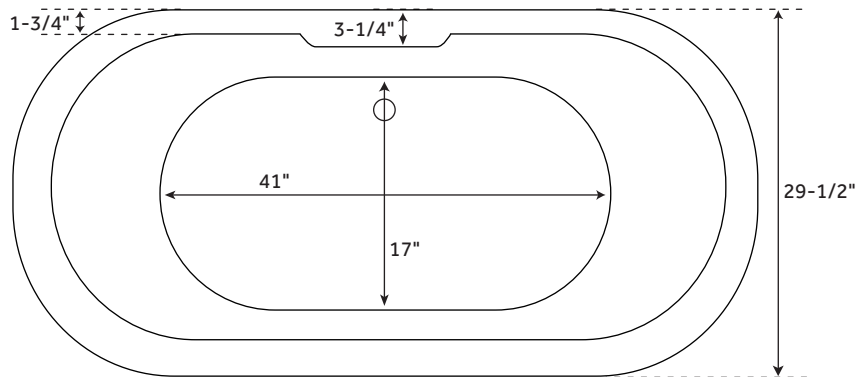

65" BOYCE

ACRYLIC FREESTANDING TUB

SKU: 925340

FEATURES

Product Finish: White
Overflow Hole: Optional
Shape: Oval
Material: Acrylic
Tap Deck: Yes
Drain Included: Optional
Drain Placement: Offset
Faucet Included: No
Faucet Drillings: No Drillings
Built-In Adjusters: Yes
Length: 64-3/4"
Width: 29-1/2"
Height: 22-5/8"
Water Capacity Without/With Overflow
(Gallons): 51/39
Water Depth Without/With Overflow:
17"/13"
Tub Weight Uncrated (lbs): 90
Tub Weight Crated (lbs): 200