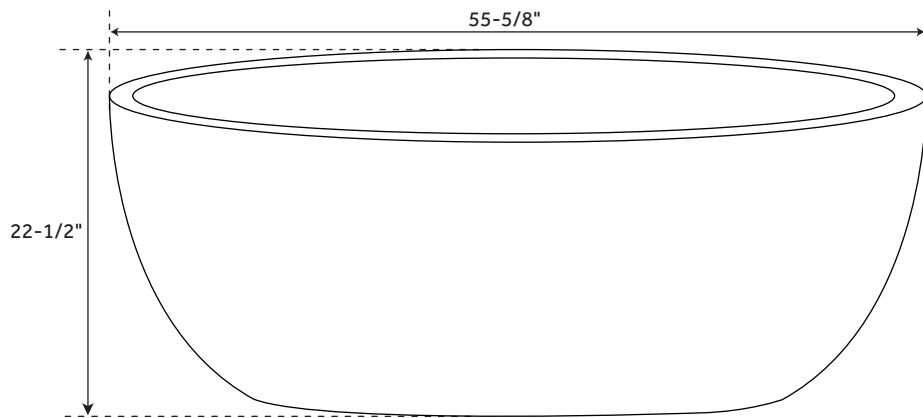

# 56" BOYCE

### FEATURES

- Product Finish: White
- Overflow Hole: Optional
- Shape: Oval
- Material: Acrylic
- Tap Deck: Yes
- Drain Included: Optional
- Drain Placement: Offset
- Faucet Included: No
- Faucet Drillings: No Drillings
- Built-In Adjusters: Yes
- Length: 55-5/8"
- Width: 29"
- Height: 22-1/2"
- Water Capacity Without/With Overflow (Gallons): 38/29
- Water Depth Without/With Overflow: 17"/13"
- Tub Weight Uncrated (lbs): 70
- Tub Weight Crated (lbs): 185