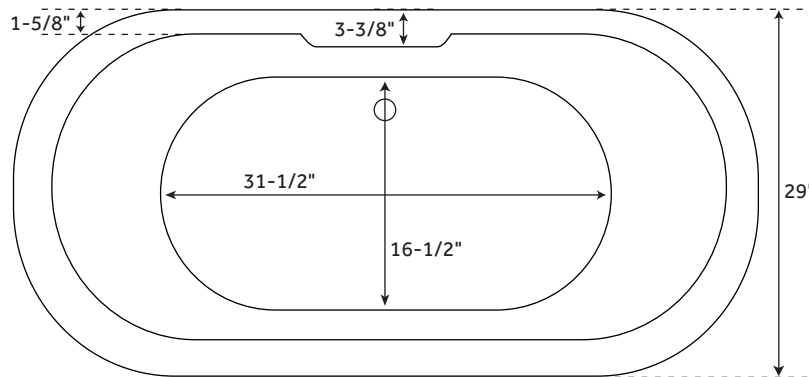

# 56" BOYCE

### FEATURES

- Product Finish: White
- Overflow Hole: Optional
- Shape: Oval
- Material: Acrylic
- Tap Deck: Yes
- Drain Included: Optional
- Drain Placement: Offset
- Faucet Included: No
- Faucet Drillings: No Drillings
- Built-In Adjusters: Yes
- Length: 55-5/8"
- Width: 29"
- Height: 22-1/2"
- Water Capacity Without/With Overflow (Gallons): 38/29
- Water Depth Without/With Overflow: 17"/13"
- Tub Weight Uncrated (lbs): 70
- Tub Weight Crated (lbs): 185

### FEATURES

Product Finish: White  
Overflow Hole: Optional  
Shape: Oval  
Material: Acrylic  
Tap Deck: Yes  
Drain Included: Optional  
Drain Placement: Offset  
Faucet Included: No  
Faucet Drillings: No Drillings  
Built-In Adjusters: Yes  
Length: 60-3/4"  
Width: 29-3/8"  
Height: 22-1/2"  
Water Capacity Without/With Overflow  
(Gallons): 45/35  
Water Depth Without/With Overflow:  
17"/13"  
Tub Weight Uncrated (lbs): 85  
Tub Weight Crated (lbs): 195

### FEATURES

- Product Finish: White
- Overflow Hole: Optional
- Shape: Oval
- Material: Acrylic
- Tap Deck: Yes
- Drain Included: Optional
- Drain Placement: Offset
- Faucet Included: No
- Faucet Drillings: No Drillings
- Built-In Adjusters: Yes
- Length: 70-1/4"
- Width: 29-1/2"
- Height: 22-5/8"
- Water Capacity Without/With Overflow (Gallons): 59/45
- Water Depth Without/With Overflow: 17-1/2"/13-1/2"
- Tub Weight Uncrated (lbs): 98
- Tub Weight Crated (lbs): 208