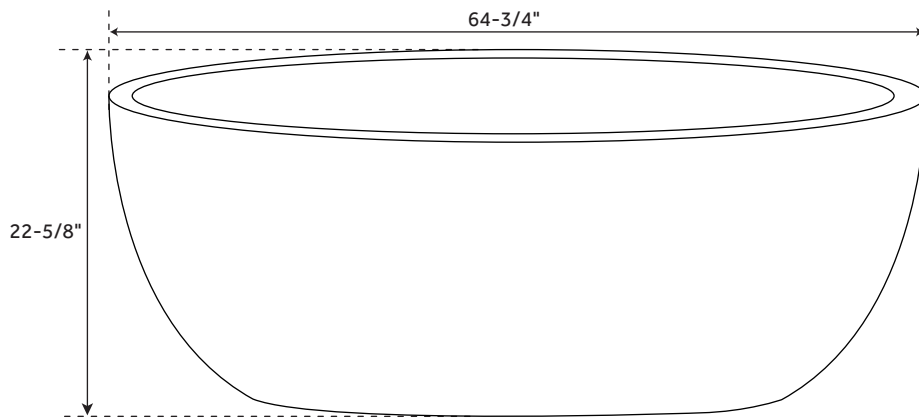

65" BOYCE

ACRYLIC FREESTANDING TUB

SKU: 925340

FEATURES

Product Finish: White
Overflow Hole: Optional
Shape: Oval
Material: Acrylic
Tap Deck: Yes
Drain Included: Optional
Drain Placement: Offset
Faucet Included: No
Faucet Drillings: No Drillings
Built-In Adjusters: Yes
Length: 64-3/4"
Width: 29-1/2"
Height: 22-5/8"
Water Capacity Without/With Overflow
(Gallons): 51/39
Water Depth Without/With Overflow:
17"/13"
Tub Weight Uncrated (lbs): 90
Tub Weight Crated (lbs): 200