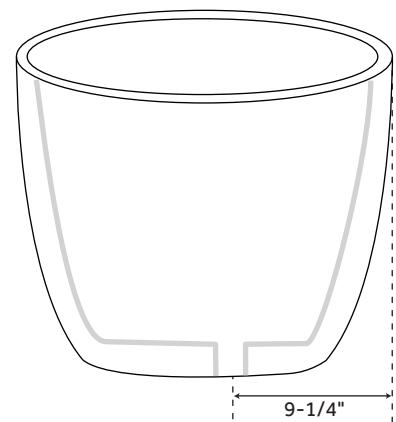

# 56" BOYCE

### FEATURES

- Product Finish: White
- Overflow Hole: Optional
- Shape: Oval
- Material: Acrylic
- Tap Deck: Yes
- Drain Included: Optional
- Drain Placement: Offset
- Faucet Included: No
- Faucet Drillings: No Drillings
- Built-In Adjusters: Yes
- Length: 55-5/8"
- Width: 29"
- Height: 22-1/2"
- Water Capacity Without/With Overflow (Gallons): 38/29
- Water Depth Without/With Overflow: 17"/13"
- Tub Weight Uncrated (lbs): 70
- Tub Weight Crated (lbs): 185

### FEATURES

Product Finish: White  
Overflow Hole: Optional  
Shape: Oval  
Material: Acrylic  
Tap Deck: Yes  
Drain Included: Optional  
Drain Placement: Offset  
Faucet Included: No  
Faucet Drillings: No Drillings  
Built-In Adjusters: Yes  
Length: 60-3/4"  
Width: 29-3/8"  
Height: 22-1/2"  
Water Capacity Without/With Overflow  
(Gallons): 45/35  
Water Depth Without/With Overflow:  
17"/13"  
Tub Weight Uncrated (lbs): 85  
Tub Weight Crated (lbs): 195