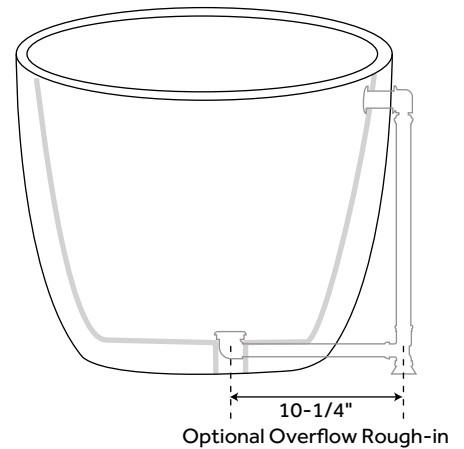

# 56" BOYCE

### FEATURES

- Product Finish: White
- Overflow Hole: Optional
- Shape: Oval
- Material: Acrylic
- Tap Deck: Yes
- Drain Included: Optional
- Drain Placement: Offset
- Faucet Included: No
- Faucet Drillings: No Drillings
- Built-In Adjusters: Yes
- Length: 55-5/8"
- Width: 29"
- Height: 22-1/2"
- Water Capacity Without/With Overflow (Gallons): 38/29
- Water Depth Without/With Overflow: 17"/13"
- Tub Weight Uncrated (lbs): 70
- Tub Weight Crated (lbs): 185

### FEATURES

- Product Finish: White
- Overflow Hole: Optional
- Shape: Oval
- Material: Acrylic
- Tap Deck: Yes
- Drain Included: Optional
- Drain Placement: Offset
- Faucet Included: No
- Faucet Drillings: No Drillings
- Built-In Adjusters: Yes
- Length: 70-1/4"
- Width: 29-1/2"
- Height: 22-5/8"
- Water Capacity Without/With Overflow (Gallons): 59/45
- Water Depth Without/With Overflow: 17-1/2"/13-1/2"
- Tub Weight Uncrated (lbs): 98
- Tub Weight Crated (lbs): 208