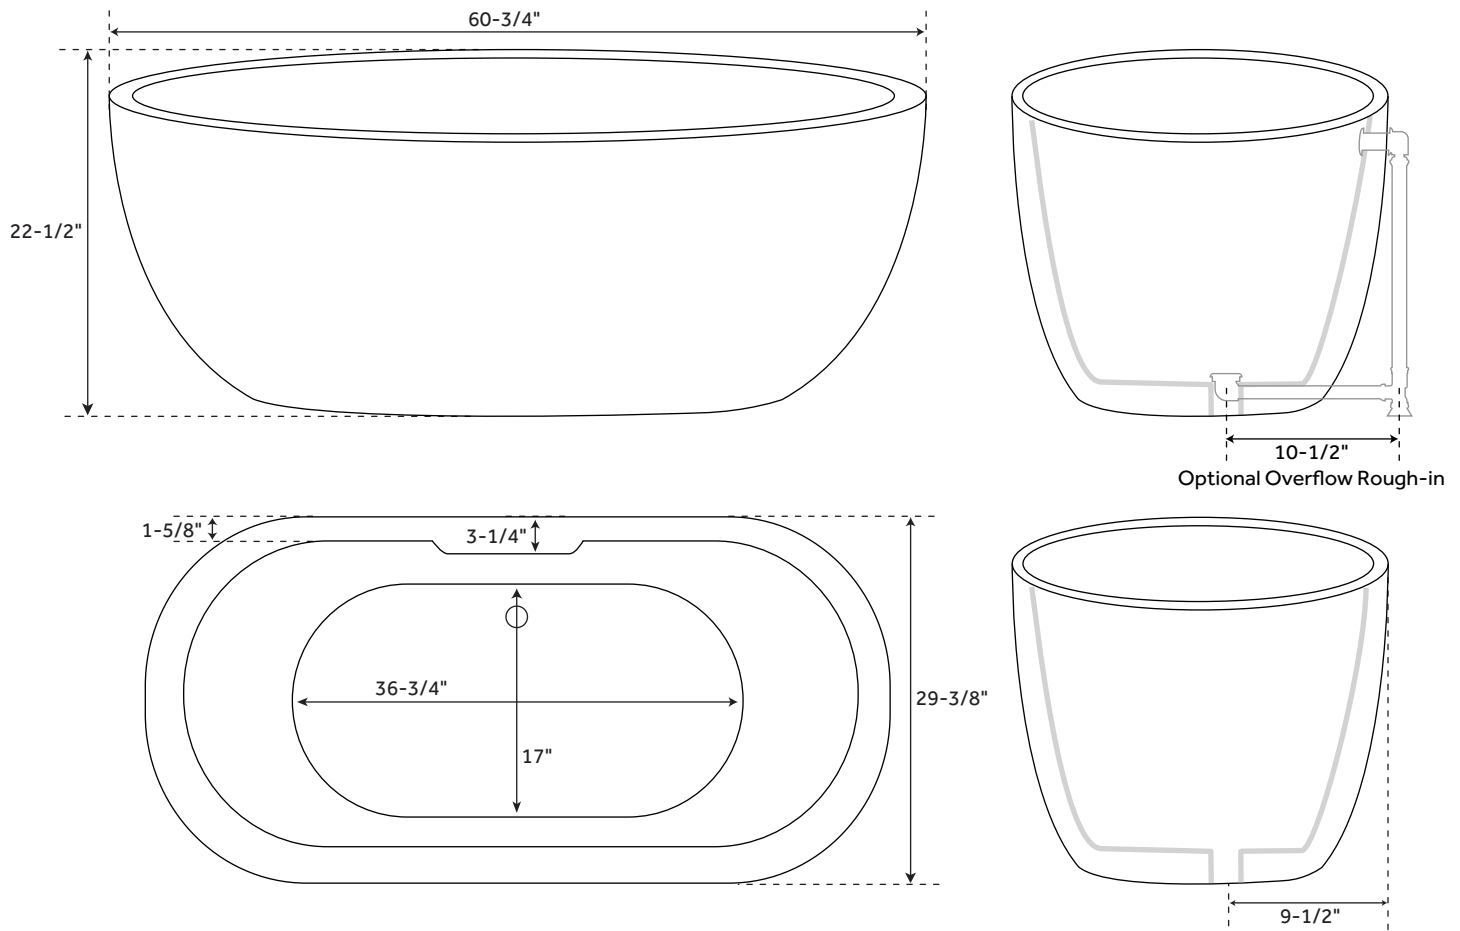

### FEATURES

- Product Finish: White
- Overflow Hole: Optional
- Shape: Oval
- Material: Acrylic
- Tap Deck: Yes
- Drain Included: Optional
- Drain Placement: Offset
- Faucet Included: No
- Faucet Drillings: No Drillings
- Built-In Adjusters: Yes
- Length: 55-5/8"
- Width: 29"
- Height: 22-1/2"
- Water Capacity Without/With Overflow (Gallons): 38/29
- Water Depth Without/With Overflow: 17"/13"
- Tub Weight Uncrated (lbs): 70
- Tub Weight Crated (lbs): 185

### FEATURES

Product Finish: White  
Overflow Hole: Optional  
Shape: Oval  
Material: Acrylic  
Tap Deck: Yes  
Drain Included: Optional  
Drain Placement: Offset  
Faucet Included: No  
Faucet Drillings: No Drillings  
Built-In Adjusters: Yes  
Length: 60-3/4"  
Width: 29-3/8"  
Height: 22-1/2"  
Water Capacity Without/With Overflow  
(Gallons): 45/35  
Water Depth Without/With Overflow:  
17"/13"  
Tub Weight Uncrated (lbs): 85  
Tub Weight Crated (lbs): 195