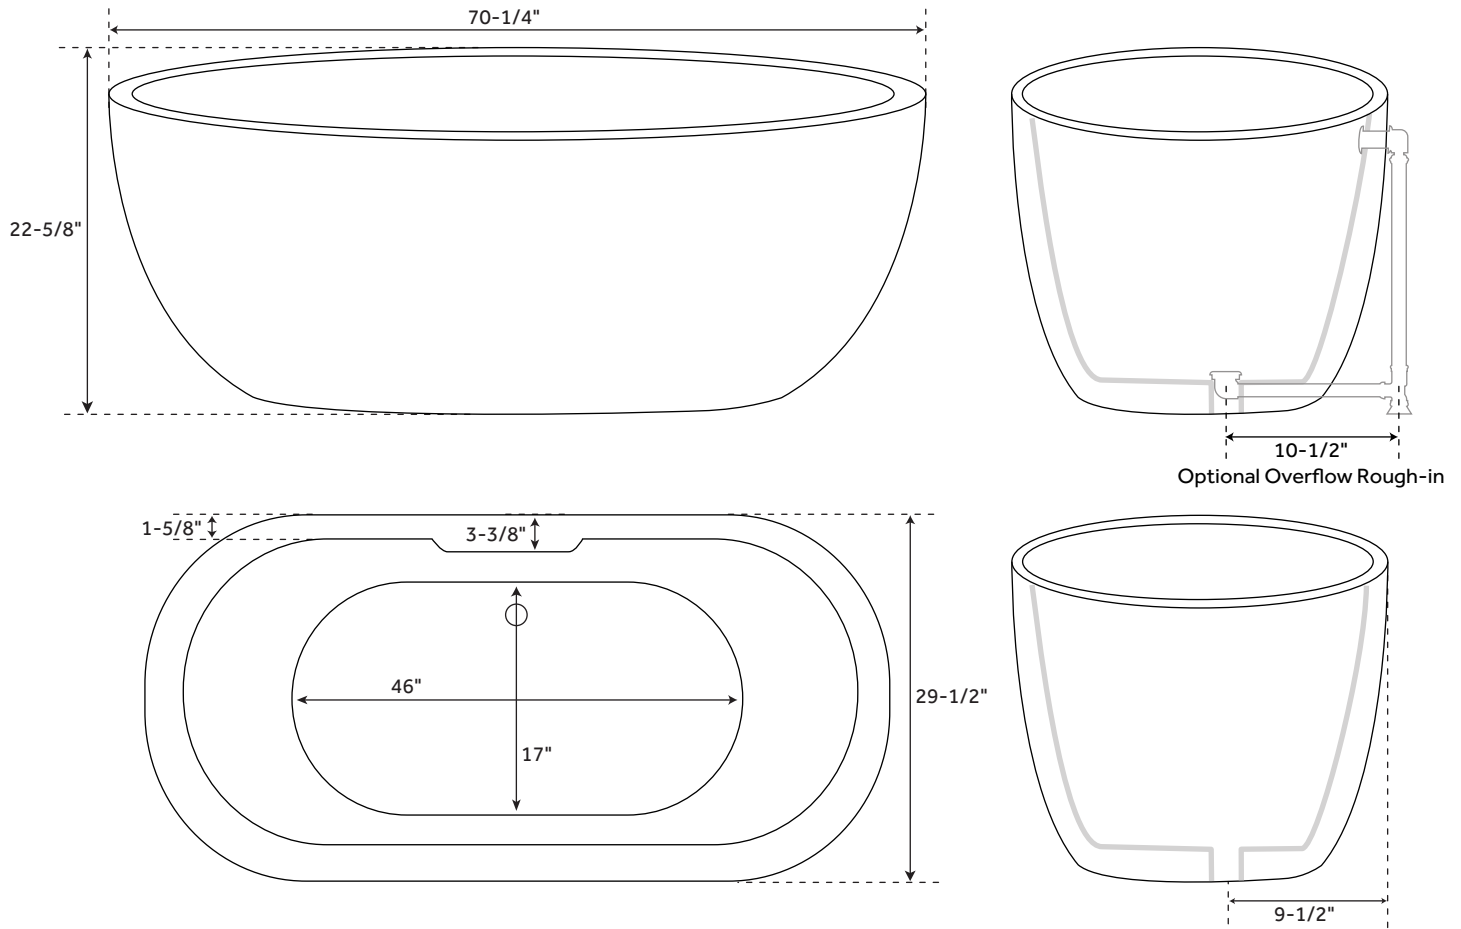

### FEATURES

- Product Finish: White
- Overflow Hole: Optional
- Shape: Oval
- Material: Acrylic
- Tap Deck: Yes
- Drain Included: Optional
- Drain Placement: Offset
- Faucet Included: No
- Faucet Drillings: No Drillings
- Built-In Adjusters: Yes
- Length: 55-5/8"
- Width: 29"
- Height: 22-1/2"
- Water Capacity Without/With Overflow (Gallons): 38/29
- Water Depth Without/With Overflow: 17"/13"
- Tub Weight Uncrated (lbs): 70
- Tub Weight Crated (lbs): 185

### FEATURES

Product Finish: White  
Overflow Hole: Optional  
Shape: Oval  
Material: Acrylic  
Tap Deck: Yes  
Drain Included: Optional  
Drain Placement: Offset  
Faucet Included: No  
Faucet Drillings: No Drillings  
Built-In Adjusters: Yes  
Length: 64-3/4"  
Width: 29-1/2"  
Height: 22-5/8"  
Water Capacity Without/With Overflow  
(Gallons): 51/39  
Water Depth Without/With Overflow:  
17"/13"  
Tub Weight Uncrated (lbs): 90  
Tub Weight Crated (lbs): 200

### FEATURES

- Product Finish: White
- Overflow Hole: Optional
- Shape: Oval
- Material: Acrylic
- Tap Deck: Yes
- Drain Included: Optional
- Drain Placement: Offset
- Faucet Included: No
- Faucet Drillings: No Drillings
- Built-In Adjusters: Yes
- Length: 70-1/4"
- Width: 29-1/2"
- Height: 22-5/8"
- Water Capacity Without/With Overflow (Gallons): 59/45
- Water Depth Without/With Overflow: 17-1/2"/13-1/2"
- Tub Weight Uncrated (lbs): 98
- Tub Weight Crated (lbs): 208