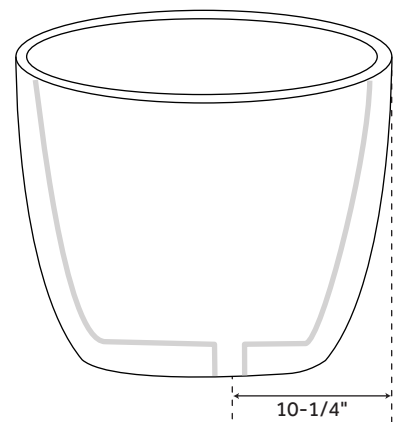

### FEATURES

- Product Finish: White
- Overflow Hole: Optional
- Shape: Oval
- Material: Acrylic
- Tap Deck: Yes
- Drain Included: Optional
- Drain Placement: Offset
- Faucet Included: No
- Faucet Drillings: No Drillings
- Built-In Adjusters: Yes
- Length: 55-5/8"
- Width: 29"
- Height: 22-1/2"
- Water Capacity Without/With Overflow (Gallons): 38/29
- Water Depth Without/With Overflow: 17"/13"
- Tub Weight Uncrated (lbs): 70
- Tub Weight Crated (lbs): 185

### FEATURES

Product Finish: White  
Overflow Hole: Optional  
Shape: Oval  
Material: Acrylic  
Tap Deck: Yes  
Drain Included: Optional  
Drain Placement: Offset  
Faucet Included: No  
Faucet Drillings: No Drillings  
Built-In Adjusters: Yes  
Length: 60-3/4"  
Width: 29-3/8"  
Height: 22-1/2"  
Water Capacity Without/With Overflow  
(Gallons): 45/35  
Water Depth Without/With Overflow:  
17"/13"  
Tub Weight Uncrated (lbs): 85  
Tub Weight Crated (lbs): 195

### FEATURES

Product Finish: White  
Overflow Hole: Optional  
Shape: Oval  
Material: Acrylic  
Tap Deck: Yes  
Drain Included: Optional  
Drain Placement: Offset  
Faucet Included: No  
Faucet Drillings: No Drillings  
Built-In Adjusters: Yes  
Length: 64-3/4"  
Width: 29-1/2"  
Height: 22-5/8"  
Water Capacity Without/With Overflow  
(Gallons): 51/39  
Water Depth Without/With Overflow:  
17"/13"  
Tub Weight Uncrated (lbs): 90  
Tub Weight Crated (lbs): 200