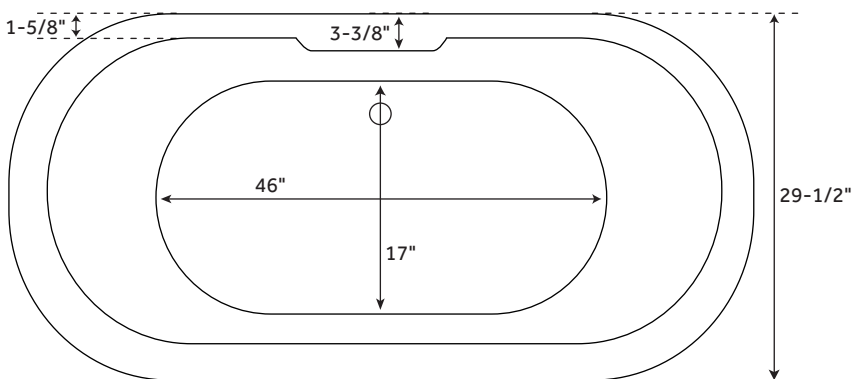

Product Finish: White
Overflow Hole: Optional
Shape: Oval
Material: Acrylic
Tap Deck: Yes
Drain Included: Optional
Drain Placement: Offset
Faucet Included: No
Faucet Drillings: No Drillings
Built-In Adjusters: Yes
Length: 64-3/4"
Width: 29-1/2"
Height: 22-5/8"
Water Capacity Without/With Overflow
(Gallons): 51/39
Tub Weight Uncrated (lbs): 90
Tub Weight Crated (lbs): 200

SIGNATURE HARDWARE LIFETIME WARRANTY

See website for warranty information

All measurements are approximate. Measurements may vary +/- 1/2".

REVISED 09/24/2018

70" BOYCE

ACRYLIC FREESTANDING TUB

SKU: 925340

Optional Overflow Rough-in

FEATURES

Product Finish: White
Overflow Hole: Optional
Shape: Oval
Material: Acrylic
Tap Deck: Yes
Drain Included: Optional
Drain Placement: Offset
Faucet Included: No
Faucet Drillings: No Drillings
Built-In Adjusters: Yes
Length: 70-1/4"
Width: 29-1/2"
Height: 22-5/8"
Water Capacity Without/With Overflow
(Gallons): 59/45
Tub Weight Uncrated (lbs): 98
Tub Weight Crated (lbs): 208