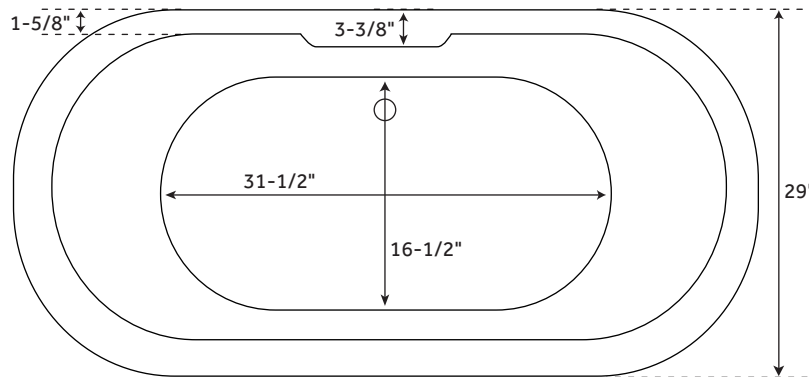

56" BOYCE

ACRYLIC FREESTANDING TUB

SKU: 925340

FEATURES

- Product Finish: White
- Overflow Hole: Optional
- Shape: Oval
- Material: Acrylic
- Tap Deck: Yes
- Drain Included: Optional
- Drain Placement: Offset
- Faucet Included: No
- Faucet Drillings: No Drillings
- Built-In Adjusters: Yes
- Length: 55-5/8"
- Width: 29"
- Height: 22-1/2"
- Water Capacity Without/With Overflow (Gallons): 38/29
- Tub Weight Uncrated (lbs): 70
- Tub Weight Crated (lbs): 185

Product Finish: White
Overflow Hole: Optional
Shape: Oval
Material: Acrylic
Tap Deck: Yes
Drain Included: Optional
Drain Placement: Offset
Faucet Included: No
Faucet Drillings: No Drillings
Built-In Adjusters: Yes
Length: 60-3/4"
Width: 29-3/8"
Height: 22-1/2"
Water Capacity Without/With Overflow
(Gallons): 45/35
Tub Weight Uncrated (lbs): 85
Tub Weight Crated (lbs): 195

Product Finish: White
Overflow Hole: Optional
Shape: Oval
Material: Acrylic
Tap Deck: Yes
Drain Included: Optional
Drain Placement: Offset
Faucet Included: No
Faucet Drillings: No Drillings
Built-In Adjusters: Yes
Length: 64-3/4"
Width: 29-1/2"
Height: 22-5/8"
Water Capacity Without/With Overflow
(Gallons): 51/39
Tub Weight Uncrated (lbs): 90
Tub Weight Crated (lbs): 200

FEATURES

Product Finish: White
Overflow Hole: Optional
Shape: Oval
Material: Acrylic
Tap Deck: Yes
Drain Included: Optional
Drain Placement: Offset
Faucet Included: No
Faucet Drillings: No Drillings
Built-In Adjusters: Yes
Length: 70-1/4"
Width: 29-1/2"
Height: 22-5/8"
Water Capacity Without/With Overflow
(Gallons): 59/45
Tub Weight Uncrated (lbs): 98
Tub Weight Crated (lbs): 208