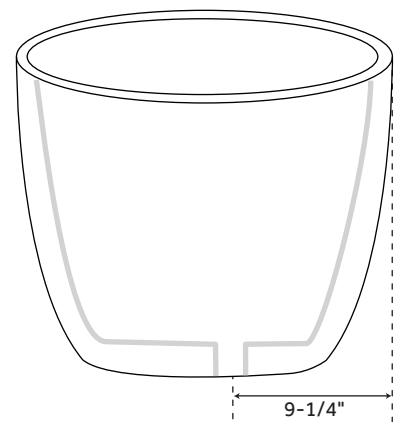

56" BOYCE

ACRYLIC FREESTANDING TUB

SKU: 925340

FEATURES

- Product Finish: White
- Overflow Hole: Optional
- Shape: Oval
- Material: Acrylic
- Tap Deck: Yes
- Drain Included: Optional
- Drain Placement: Offset
- Faucet Included: No
- Faucet Drillings: No Drillings
- Built-In Adjusters: Yes
- Length: 55-5/8"
- Width: 29"
- Height: 22-1/2"
- Water Capacity Without/With Overflow (Gallons): 38/29
- Tub Weight Uncrated (lbs): 70
- Tub Weight Crated (lbs): 185

Product Finish: White
Overflow Hole: Optional
Shape: Oval
Material: Acrylic
Tap Deck: Yes
Drain Included: Optional
Drain Placement: Offset
Faucet Included: No
Faucet Drillings: No Drillings
Built-In Adjusters: Yes
Length: 60-3/4"
Width: 29-3/8"
Height: 22-1/2"
Water Capacity Without/With Overflow
(Gallons): 45/35
Tub Weight Uncrated (lbs): 85
Tub Weight Crated (lbs): 195

Product Finish: White
Overflow Hole: Optional
Shape: Oval
Material: Acrylic
Tap Deck: Yes
Drain Included: Optional
Drain Placement: Offset
Faucet Included: No
Faucet Drillings: No Drillings
Built-In Adjusters: Yes
Length: 64-3/4"
Width: 29-1/2"
Height: 22-5/8"
Water Capacity Without/With Overflow
(Gallons): 51/39
Tub Weight Uncrated (lbs): 90
Tub Weight Crated (lbs): 200

FEATURES

Product Finish: White
Overflow Hole: Optional
Shape: Oval
Material: Acrylic
Tap Deck: Yes
Drain Included: Optional
Drain Placement: Offset
Faucet Included: No
Faucet Drillings: No Drillings
Built-In Adjusters: Yes
Length: 70-1/4"
Width: 29-1/2"
Height: 22-5/8"
Water Capacity Without/With Overflow
(Gallons): 59/45
Tub Weight Uncrated (lbs): 98
Tub Weight Crated (lbs): 208