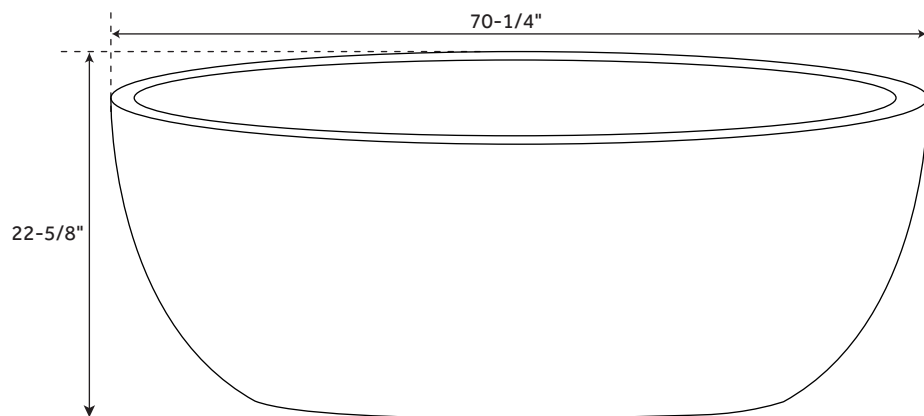

Product Finish: White
Overflow Hole: Optional
Shape: Oval
Material: Acrylic
Tap Deck: Yes
Drain Included: Optional
Drain Placement: Offset
Faucet Included: No
Faucet Drillings: No Drillings
Built-In Adjusters: Yes
Length: 64-3/4"
Width: 29-1/2"
Height: 22-5/8"
Water Capacity Without/With Overflow
(Gallons): 51/39
Tub Weight Uncrated (lbs): 90
Tub Weight Crated (lbs): 200

SIGNATURE HARDWARE LIFETIME WARRANTY

See website for warranty information

All measurements are approximate. Measurements may vary +/- 1/2".

REVISED 09/24/2018

70" BOYCE

ACRYLIC FREESTANDING TUB

SKU: 925340

Optional Overflow Rough-in

FEATURES

Product Finish: White
Overflow Hole: Optional
Shape: Oval
Material: Acrylic
Tap Deck: Yes
Drain Included: Optional
Drain Placement: Offset
Faucet Included: No
Faucet Drillings: No Drillings
Built-In Adjusters: Yes
Length: 70-1/4"
Width: 29-1/2"
Height: 22-5/8"
Water Capacity Without/With Overflow
(Gallons): 59/45
Tub Weight Uncrated (lbs): 98
Tub Weight Crated (lbs): 208