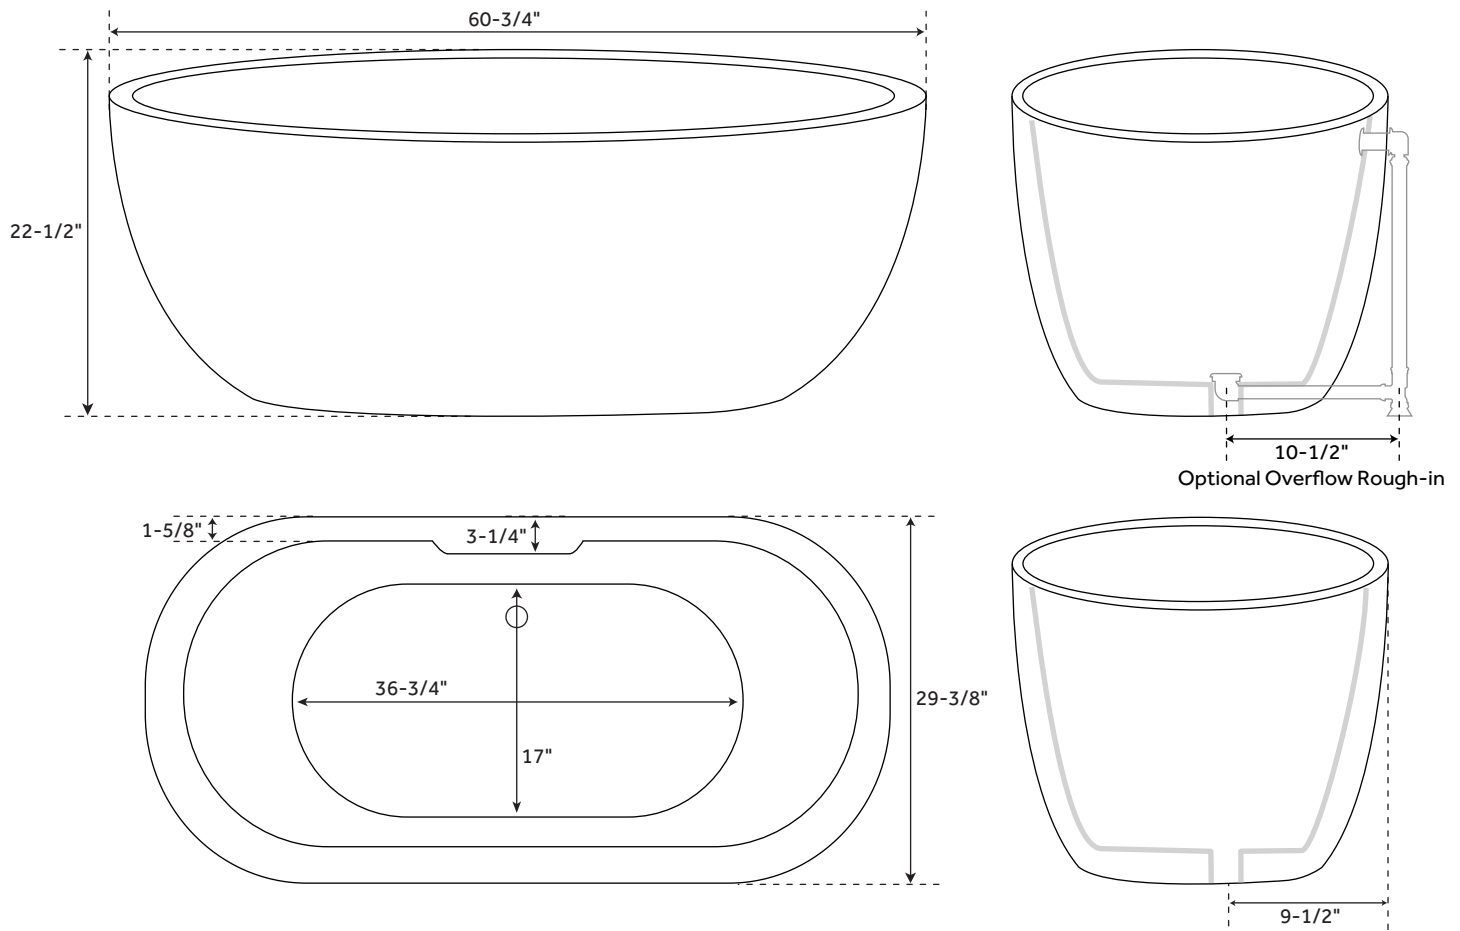

61" BOYCE

ACRYLIC FREESTANDING TUB

SKU: 925340

FEATURES

Product Finish: White
Overflow Hole: Optional
Shape: Oval
Material: Acrylic
Tap Deck: Yes
Drain Included: Optional
Drain Placement: Offset
Faucet Included: No
Faucet Drillings: No Drillings
Built-In Adjusters: Yes
Length: 60-3/4"
Width: 29-3/8"
Height: 22-1/2"
Water Capacity Without/With Overflow
(Gallons): 45/35
Tub Weight Uncrated (lbs): 85
Tub Weight Crated (lbs): 195