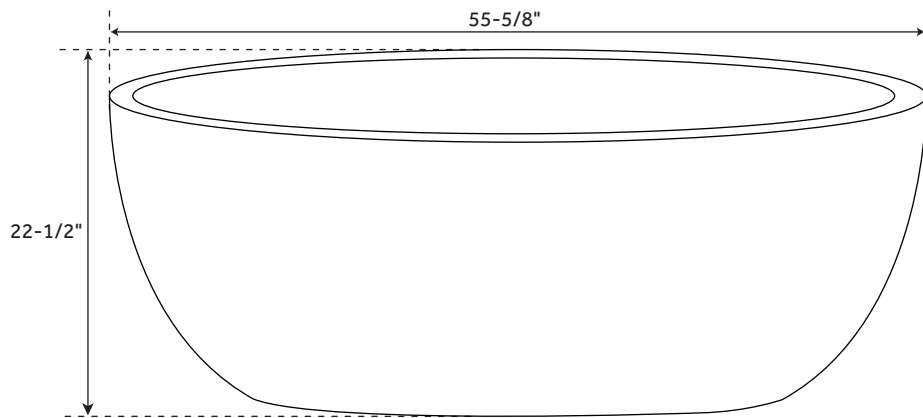

56" BOYCE

ACRYLIC FREESTANDING TUB

SKU: 925340

FEATURES

- Product Finish: White
- Overflow Hole: Optional
- Shape: Oval
- Material: Acrylic
- Tap Deck: Yes
- Drain Included: Optional
- Drain Placement: Offset
- Faucet Included: No
- Faucet Drillings: No Drillings
- Built-In Adjusters: Yes
- Length: 55-5/8"
- Width: 29"
- Height: 22-1/2"
- Water Capacity Without/With Overflow (Gallons): 38/29
- Tub Weight Uncrated (lbs): 70
- Tub Weight Crated (lbs): 185

Product Finish: White
Overflow Hole: Optional
Shape: Oval
Material: Acrylic
Tap Deck: Yes
Drain Included: Optional
Drain Placement: Offset
Faucet Included: No
Faucet Drillings: No Drillings
Built-In Adjusters: Yes
Length: 60-3/4"
Width: 29-3/8"
Height: 22-1/2"
Water Capacity Without/With Overflow
(Gallons): 45/35
Tub Weight Uncrated (lbs): 85
Tub Weight Crated (lbs): 195

Product Finish: White
Overflow Hole: Optional
Shape: Oval
Material: Acrylic
Tap Deck: Yes
Drain Included: Optional
Drain Placement: Offset
Faucet Included: No
Faucet Drillings: No Drillings
Built-In Adjusters: Yes
Length: 64-3/4"
Width: 29-1/2"
Height: 22-5/8"
Water Capacity Without/With Overflow
(Gallons): 51/39
Tub Weight Uncrated (lbs): 90
Tub Weight Crated (lbs): 200

FEATURES

Product Finish: White
Overflow Hole: Optional
Shape: Oval
Material: Acrylic
Tap Deck: Yes
Drain Included: Optional
Drain Placement: Offset
Faucet Included: No
Faucet Drillings: No Drillings
Built-In Adjusters: Yes
Length: 70-1/4"
Width: 29-1/2"
Height: 22-5/8"
Water Capacity Without/With Overflow
(Gallons): 59/45
Tub Weight Uncrated (lbs): 98
Tub Weight Crated (lbs): 208