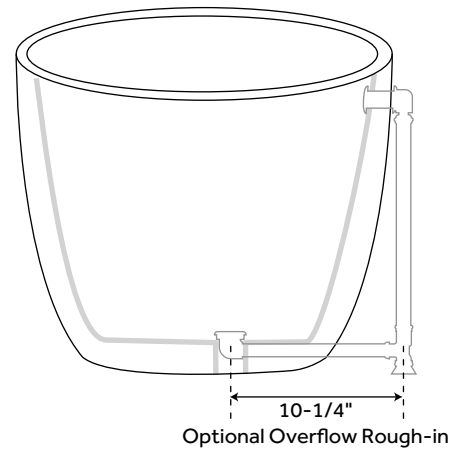

56" BOYCE

ACRYLIC FREESTANDING TUB

SKU: 925340

FEATURES

- Product Finish: White
- Overflow Hole: Optional
- Shape: Oval
- Material: Acrylic
- Tap Deck: Yes
- Drain Included: Optional
- Drain Placement: Offset
- Faucet Included: No
- Faucet Drillings: No Drillings
- Built-In Adjusters: Yes
- Length: 55-5/8"
- Width: 29"
- Height: 22-1/2"
- Water Capacity Without/With Overflow (Gallons): 38/29
- Tub Weight Uncrated (lbs): 70
- Tub Weight Crated (lbs): 185

SIGNATURE HARDWARE LIFETIME WARRANTY

See website for warranty information

All measurements are approximate. Measurements may vary +/- 1/2".

REVISED 09/24/2018

61" BOYCE

ACRYLIC FREESTANDING TUB

SKU: 925340

FEATURES

Product Finish: White
Overflow Hole: Optional
Shape: Oval
Material: Acrylic
Tap Deck: Yes
Drain Included: Optional
Drain Placement: Offset
Faucet Included: No
Faucet Drillings: No Drillings
Built-In Adjusters: Yes
Length: 60-3/4"
Width: 29-3/8"
Height: 22-1/2"
Water Capacity Without/With Overflow
(Gallons): 45/35
Tub Weight Uncrated (lbs): 85
Tub Weight Crated (lbs): 195

Product Finish: White
Overflow Hole: Optional
Shape: Oval
Material: Acrylic
Tap Deck: Yes
Drain Included: Optional
Drain Placement: Offset
Faucet Included: No
Faucet Drillings: No Drillings
Built-In Adjusters: Yes
Length: 64-3/4"
Width: 29-1/2"
Height: 22-5/8"
Water Capacity Without/With Overflow
(Gallons): 51/39
Tub Weight Uncrated (lbs): 90
Tub Weight Crated (lbs): 200