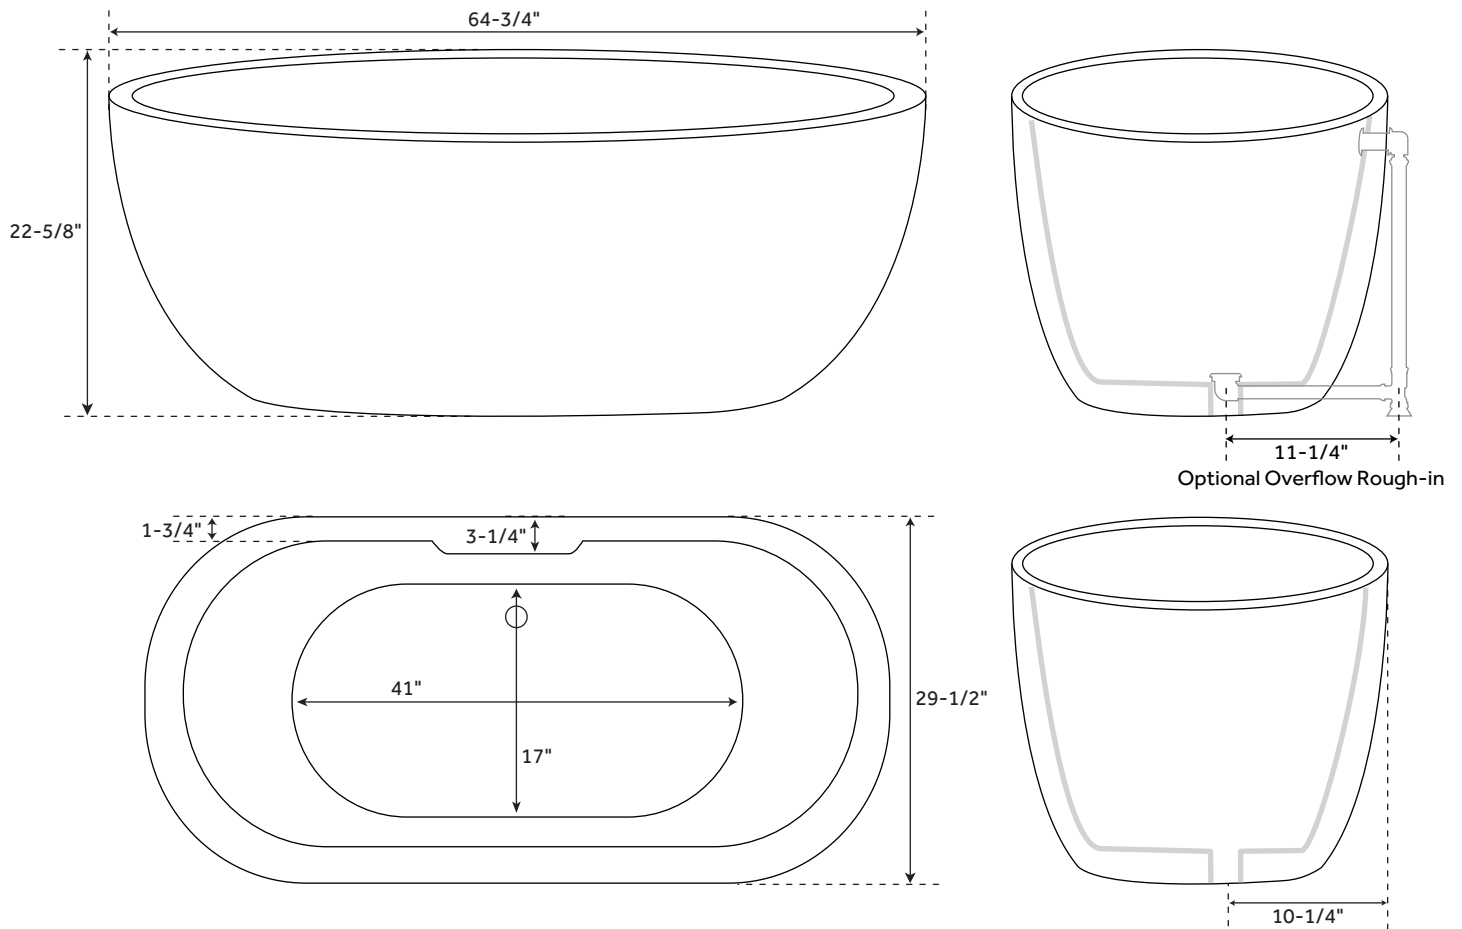

65" BOYCE

ACRYLIC FREESTANDING TUB

SKU: 925340

FEATURES

Product Finish: White
Overflow Hole: Optional
Shape: Oval
Material: Acrylic
Tap Deck: Yes
Drain Included: Optional
Drain Placement: Offset
Faucet Included: No
Faucet Drillings: No Drillings
Built-In Adjusters: Yes
Length: 64-3/4"
Width: 29-1/2"
Height: 22-5/8"
Water Capacity Without/With Overflow
(Gallons): 51/39
Tub Weight Uncrated (lbs): 90
Tub Weight Crated (lbs): 200