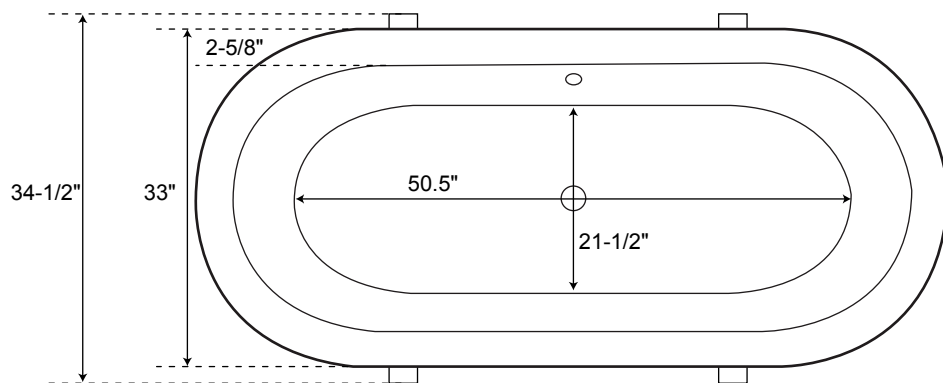

SPECIFICATIONS

Overall Dimensions	66" L x 33" W (front to back) x 32" H
Water Capacity	
without overflow	81 gallons
with overflow	69 gallons
Water Depth	
to top of tub	17-1/2" H
to overflow	14-3/4" H
Tub Weight Uncrated	115 lbs.
Tub Rim	2-5/8" wide
Faucet Configurations	No Drillings

66" Sawyer Copper Double-Slipper Pedestal Tub

All measurements are approximate. Measurements may vary +/- 1".

SPECIFICATIONS

Overall Dimensions	72" L x 33" W (front to back) x 32" H
Water Capacity	
without overflow	90 gallons
with overflow	76 gallons
Water Depth	
to top of tub	17-1/2" H
to overflow	14-3/4" H
Tub Weight Uncrated	115 lbs.
Tub Rim	2-5/8" wide
Faucet Configurations	No Drillings

72" Sawyer Copper Double-Slipper Pedestal Tub

All measurements are approximate. Measurements may vary +/- 1".