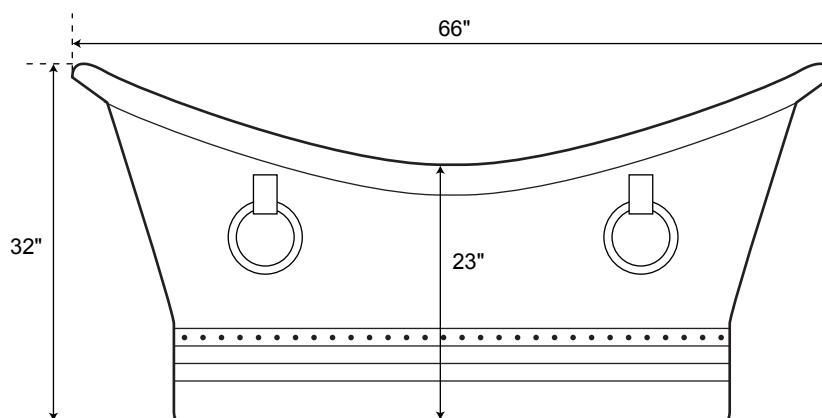

SPECIFICATIONS

Overall Dimensions	66" L x 33" W (front to back) x 32" H
Water Capacity	
without overflow	81 gallons
with overflow	69 gallons
Water Depth	
to top of tub	17-1/2" H
to overflow	14-3/4" H
Tub Weight Uncrated	115 lbs.
Tub Rim	2-5/8" wide
Faucet Configurations	No Drillings

66" Sawyer Copper Double-Slipper Pedestal Tub

All measurements are approximate. Measurements may vary +/- 1".

SPECIFICATIONS

Overall Dimensions	72" L x 33" W (front to back) x 32" H
Water Capacity	
without overflow	90 gallons
with overflow	76 gallons
Water Depth	
to top of tub	17-1/2" H
to overflow	14-3/4" H
Tub Weight Uncrated	115 lbs.
Tub Rim	2-5/8" wide
Faucet Configurations	No Drillings

72" Sawyer Copper Double-Slipper Pedestal Tub

All measurements are approximate. Measurements may vary +/- 1".