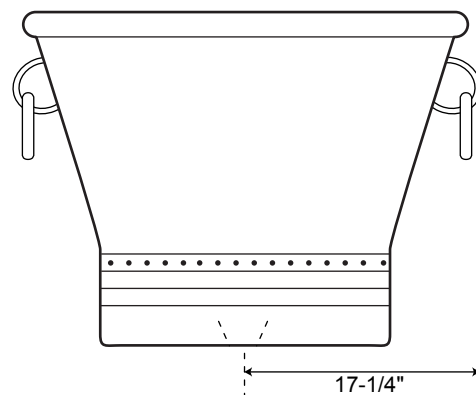

SPECIFICATIONS

Overall Dimensions	66" L x 33" W (front to back) x 32" H
Water Capacity	
without overflow	81 gallons
with overflow	69 gallons
Water Depth	
to top of tub	17-1/2" H
to overflow	14-3/4" H
Tub Weight Uncrated	115 lbs.
Tub Rim	2-5/8" wide
Faucet Configurations	No Drillings

66" Sawyer Copper Double-Slipper Pedestal Tub

All measurements are approximate. Measurements may vary +/- 1".

SPECIFICATIONS

Overall Dimensions	72" L x 33" W (front to back) x 32" H
Water Capacity	
without overflow	90 gallons
with overflow	76 gallons
Water Depth	
to top of tub	17-1/2" H
to overflow	14-3/4" H
Tub Weight Uncrated	115 lbs.
Tub Rim	2-5/8" wide
Faucet Configurations	No Drillings

72" Sawyer Copper Double-Slipper Pedestal Tub

All measurements are approximate. Measurements may vary +/- 1".