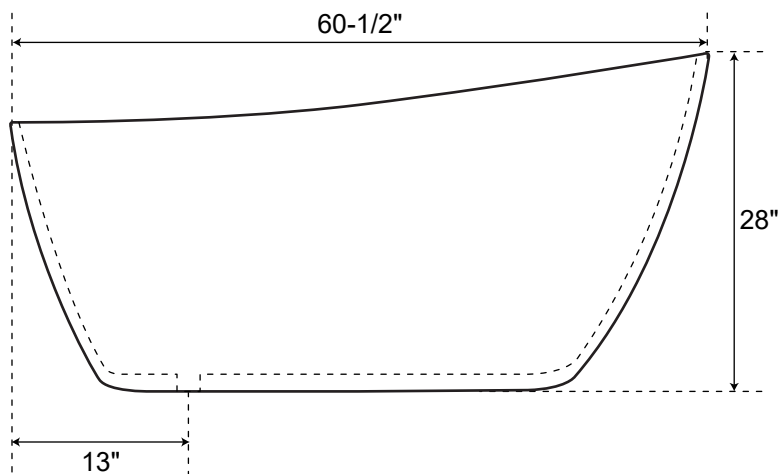

SPECIFICATIONS

Overall Dimensions	60-1/2" L x 27-1/2" W (front to back) x 28" H
Water Capacity	
without overflow	N/A
with overflow	54 gallons
Water Depth	
to top of tub	N/A
to overflow	15-1/2" H
Tub Weight Uncrated	292 lbs.
Tub Rim	1" wide
Tub Footprint	42-1/2" L x 17-3/4" W (front to back)
Faucet Configurations	No Drillings

60" Sheba

Gloss Resin Freestanding Tub

All measurements are approximate. Measurements may vary +/- 1".

SPECIFICATIONS

Overall Dimensions	66-1/4" L x 28" W (front to back) x 28-3/4" H
Water Capacity	
without overflow	N/A
with overflow	57 gallons
Water Depth	
to top of tub	N/A
to overflow	15-3/4" H
Tub Weight Uncrated	295 lbs.
Tub Rim	1" wide
Tub Footprint	45" L x 17-1/2" W (front to back)
Faucet Configurations	No Drillings

66" Sheba

Gloss Resin Freestanding Tub

All measurements are approximate. Measurements may vary +/- 1".