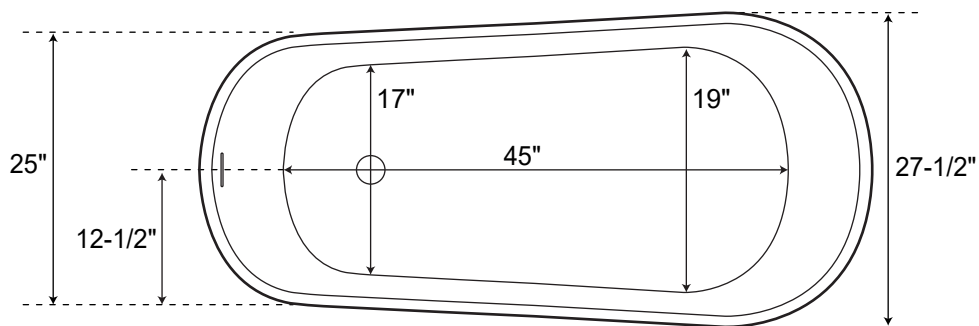

SPECIFICATIONS

Overall Dimensions	60-1/2" L x 27-1/2" W (front to back) x 28" H
Water Capacity	
without overflow	N/A
with overflow	54 gallons
Water Depth	
to top of tub	N/A
to overflow	15-1/2" H
Tub Weight Uncrated	292 lbs.
Tub Rim	1" wide
Tub Footprint	42-1/2" L x 17-3/4" W (front to back)
Faucet Configurations	No Drillings

60" Sheba

Gloss Resin Freestanding Tub

All measurements are approximate. Measurements may vary +/- 1".

SPECIFICATIONS

Overall Dimensions	66-1/4" L x 28" W (front to back) x 28-3/4" H
Water Capacity	
without overflow	N/A
with overflow	57 gallons
Water Depth	
to top of tub	N/A
to overflow	15-3/4" H
Tub Weight Uncrated	295 lbs.
Tub Rim	1" wide
Tub Footprint	45" L x 17-1/2" W (front to back)
Faucet Configurations	No Drillings

66" Sheba

Gloss Resin Freestanding Tub

All measurements are approximate. Measurements may vary +/- 1".