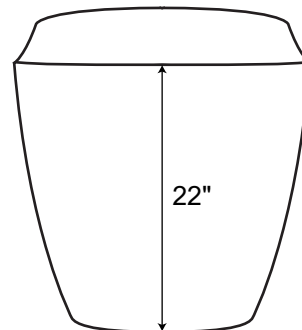

SPECIFICATIONS

Overall Dimensions	60-1/2" L x 27-1/2" W (front to back) x 28" H
Water Capacity	
without overflow	N/A
with overflow	54 gallons
Water Depth	
to top of tub	N/A
to overflow	15-1/2" H
Tub Weight Uncrated	292 lbs.
Tub Rim	1" wide
Tub Footprint	42-1/2" L x 17-3/4" W (front to back)
Faucet Configurations	No Drillings

60" Sheba

Gloss Resin Freestanding Tub

All measurements are approximate. Measurements may vary +/- 1".

SPECIFICATIONS

Overall Dimensions	66-1/4" L x 28" W (front to back) x 28-3/4" H
Water Capacity	
without overflow	N/A
with overflow	57 gallons
Water Depth	
to top of tub	N/A
to overflow	15-3/4" H
Tub Weight Uncrated	295 lbs.
Tub Rim	1" wide
Tub Footprint	45" L x 17-1/2" W (front to back)
Faucet Configurations	No Drillings

66" Sheba

Gloss Resin Freestanding Tub

All measurements are approximate. Measurements may vary +/- 1".